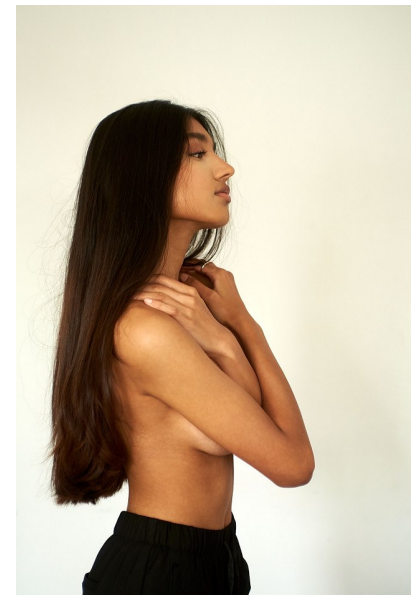

SKYE IYSA KARA

HEIGHT 5'6" BUST 32" D WAIST 24" HIPS 33" SHOE 6 UK HAIR DARK BROWN

PROFILE

MODEL MANAGEMENT LTD

Profile Model Management - 21 Little Portland Street, 1st Floor - LONDON

W1W8BT Tel : +44 20 7836 5282