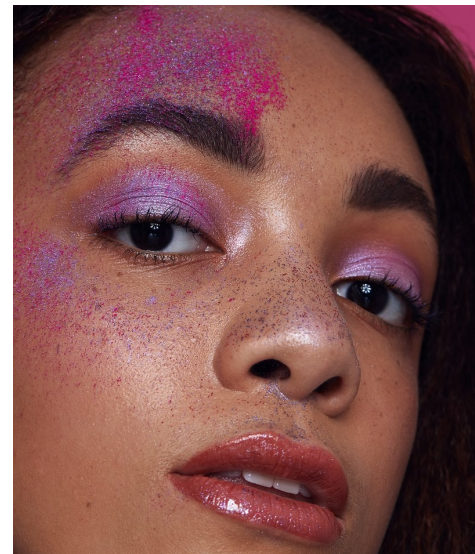

LILLY ERINOSO

HEIGHT 5'10" BUST 31.5" B WAIST 25.5" HIPS 34.5" SHOE 8 UK
HAIR BROWN EYES BROWN

PROFILE

MODEL MANAGEMENT LTD

Profile Model Management - 21 Little Portland Street, 1st Floor - LONDON
W1W8BT Tel : +44 20 7836 5282