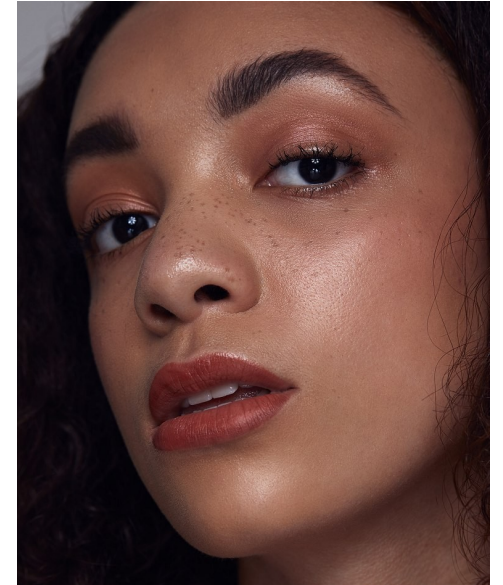

LILLY ERINOSO

HEIGHT 5'10" BUST 31.5" B WAIST 25.5" HIPS 34.5" SHOE 8 UK
HAIR BROWN EYES BROWN

PROFILE

MODEL MANAGEMENT LTD

Profile Model Management - 21 Little Portland Street, 1st Floor - LONDON
W1W8BT Tel : +44 20 7836 5282