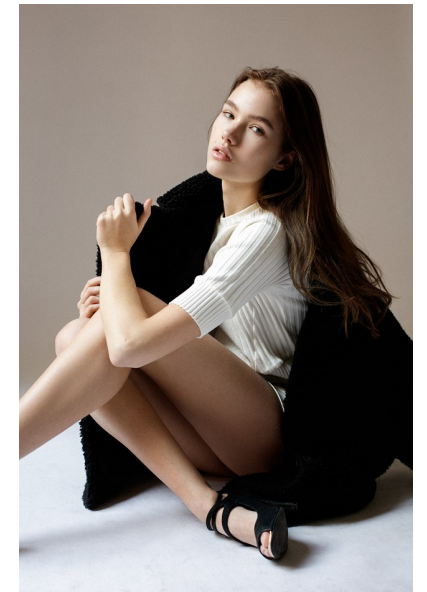

EDDA

HEIGHT 5'8" BUST 32.5" WAIST 22.5" HIPS 35" DRESS 6 UK SHOE 5  
UK HAIR DARK BLONDE EYES BLUE