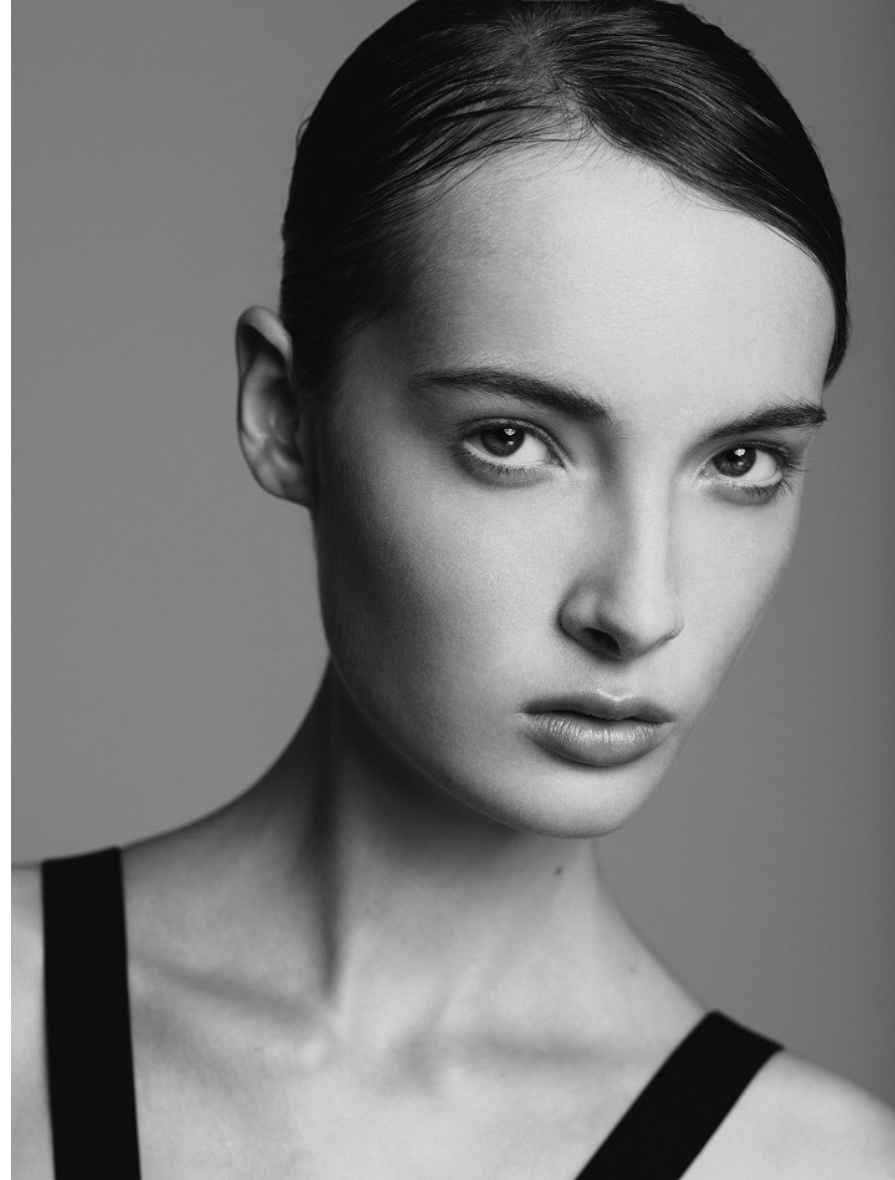

PROFILE

MODEL MANAGEMENT LTD

GIULIA BONETTI

HEIGHT 5'10" BUST 30" WAIST 23" HIPS 34.5" SHOE 6.5 UK HAIR BROWN EYES GREEN/GREY