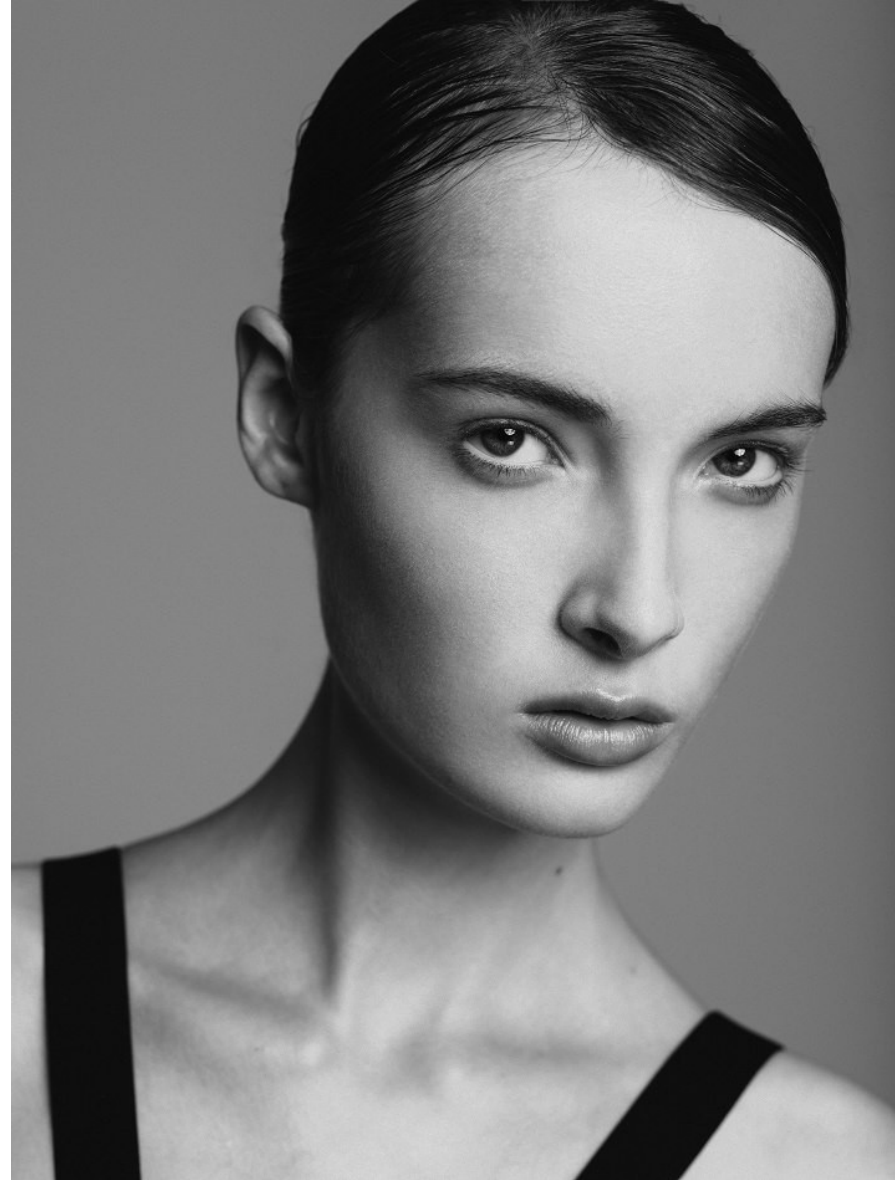

PROFILE

MODEL MANAGEMENT LTD

GIULIA BONETTI

HEIGHT 5'10" BUST 30" WAIST 23" HIPS 34.5" SHOE 6.5 UK HAIR BROWN EYES GREEN/GREY