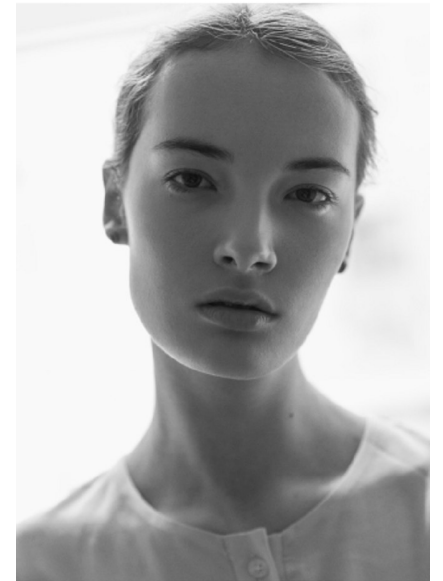

GIULIA BONETTI

HEIGHT 5'10" BUST 30" WAIST 23" HIPS 34.5" SHOE 6.5 UK
HAIR BROWN EYES GREEN/GREY

PROFILE

MODEL MANAGEMENT LTD

Profile Model Management - 21 Little Portland Street, 1st Floor - LONDON

W1W8BT Tel : +44 20 7836 5282