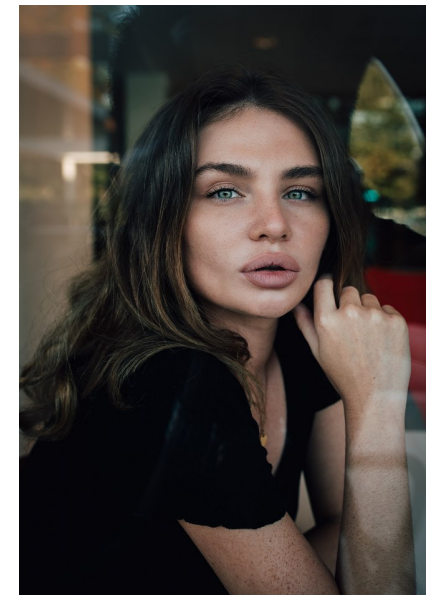

SHAI BARRETT

HEIGHT 5'6" BUST 32" D WAIST 23.5" HIPS 35" SHOE 5 UK
HAIR BROWN EYES BLUE/GREEN

PROFILE

MODEL MANAGEMENT LTD

Profile Model Management - 21 Little Portland Street, 1st Floor - LONDON
W1W8BT Tel : +44 20 7836 5282