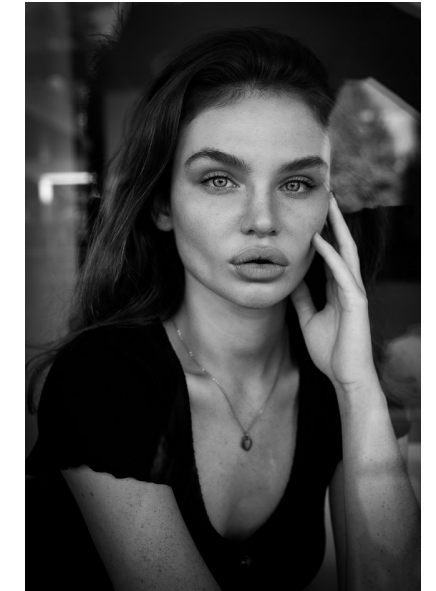

SHAI BARRETT

HEIGHT 5'6" BUST 32" D WAIST 23.5" HIPS 35" SHOE 5 UK
HAIR BROWN EYES BLUE/GREEN

PROFILE

MODEL MANAGEMENT LTD

Profile Model Management - 21 Little Portland Street, 1st Floor - LONDON
W1W8BT Tel : +44 20 7836 5282