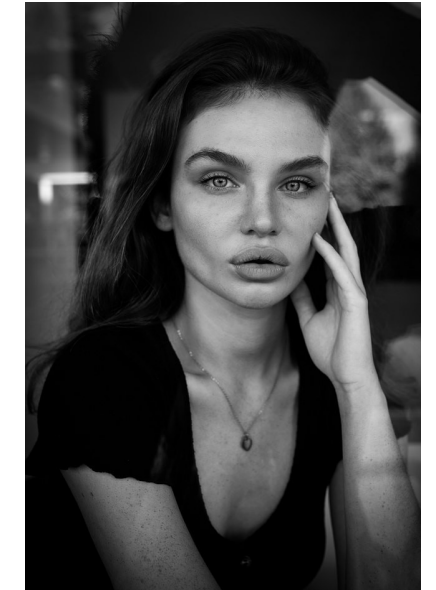

SHAI BARRETT

HEIGHT 5'6" BUST 32" D WAIST 23.5" HIPS 35" SHOE 5 UK  
HAIR BROWN EYES BLUE/GREEN