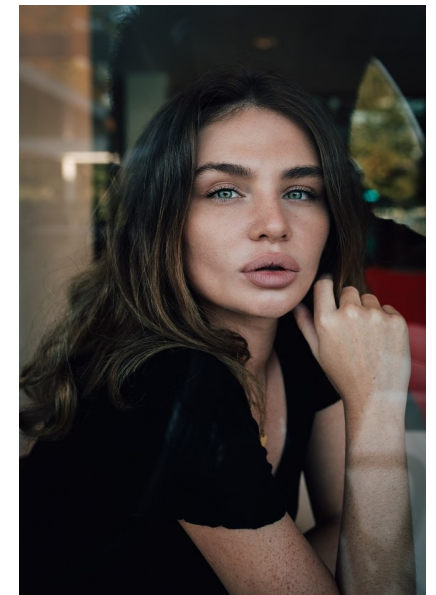

SHAI BARRETT

HEIGHT 5'6" BUST 32" D WAIST 23.5" HIPS 35" SHOE 5 UK  
HAIR BROWN EYES BLUE/GREEN