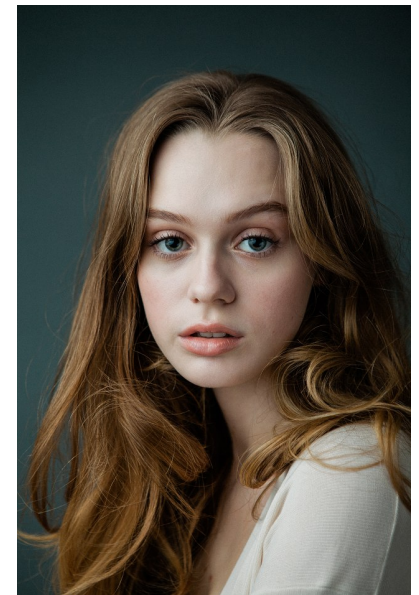

## EYRA HUGHES

HEIGHT 5'8" BUST 32" B WAIST 25" HIPS 35" SHOE 5 UK  
HAIR BLONDE EYES BLUE