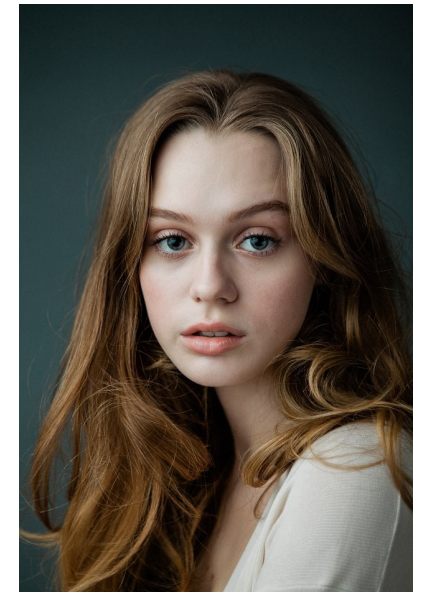

EYRA HUGHES

HEIGHT 5'8" BUST 32" B WAIST 25" HIPS 35" SHOE 5 UK
HAIR BLONDE EYES BLUE

PROFILE

MODEL MANAGEMENT LTD

Profile Model Management - 21 Little Portland Street, 1st Floor - LONDON
W1W8BT Tel : +44 20 7836 5282