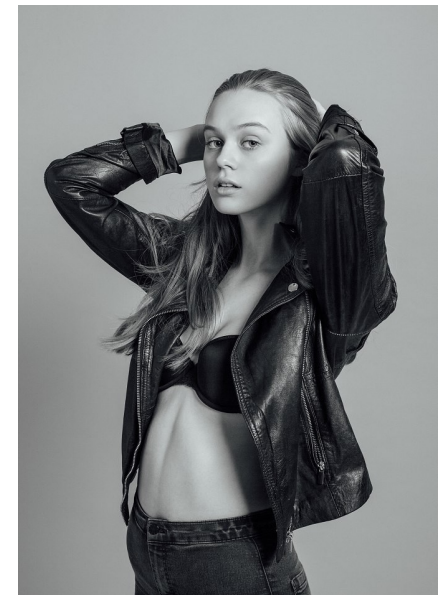

EYRA HUGHES

HEIGHT 5'8" BUST 32" B WAIST 25" HIPS 35" SHOE 5 UK
HAIR BLONDE EYES BLUE

PROFILE

MODEL MANAGEMENT LTD

Profile Model Management - 21 Little Portland Street, 1st Floor - LONDON
W1W8BT Tel : +44 20 7836 5282