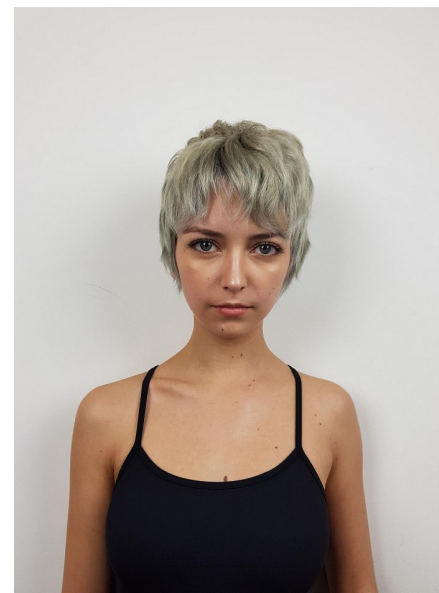

NATASHA GRAVIA

HEIGHT 5'4" WAIST 22.5" HIPS 31" SHOE 4 UK HAIR LIGHT BROWN
EYES BLUE/GREY

PROFILE

MODEL MANAGEMENT LTD

Profile Model Management - 21 Little Portland Street, 1st Floor - LONDON
W1W8BT Tel : +44 20 7836 5282