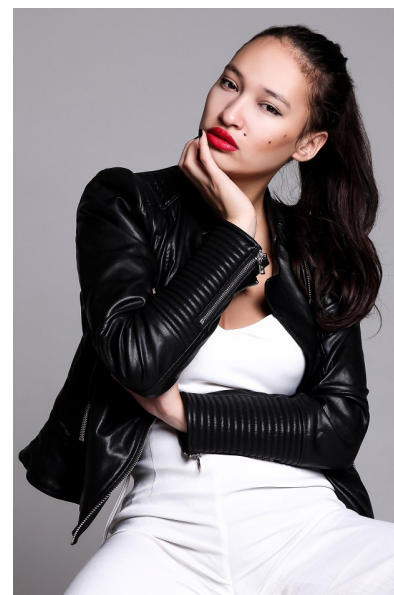

## DOMINIKA DUCOVA

HEIGHT 5'9" BUST 33.5" WAIST 23.5" HIPS 35.5" SHOE 6 UK  
HAIR BROWN EYES BROWN

FASHION

6 ELEGANT

FASHION

ELEGANT 7