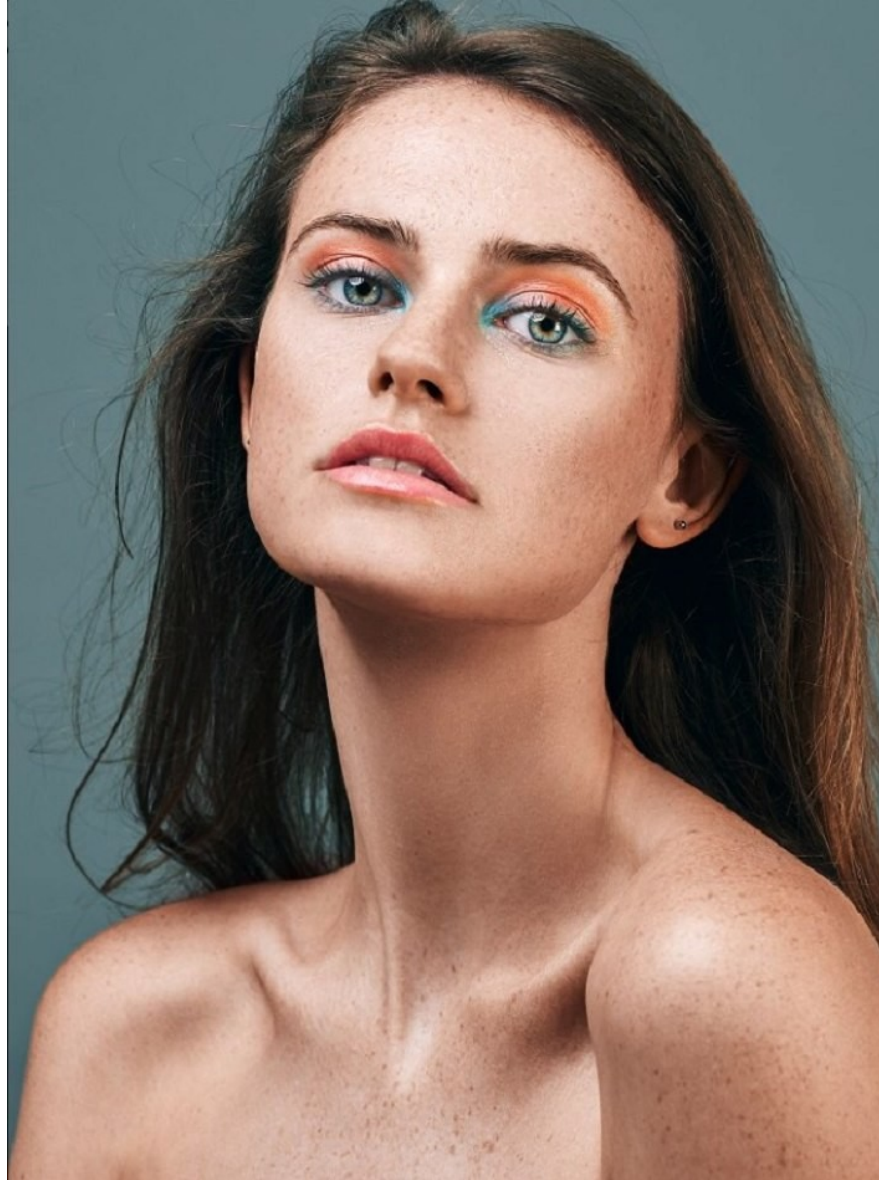

PROFILE

MODEL MANAGEMENT LTD

HANNAH G

HEIGHT 5'7" BUST 32" C WAIST 23" HAIR BROWN EYES BLUE

PROFILE

MODEL MANAGEMENT LTD

HANNAH G

HEIGHT 5'7" BUST 32" C WAIST 23" HAIR BROWN EYES BLUE

PROFILE

MODEL MANAGEMENT LTD

HANNAH G

HEIGHT 5'7" BUST 32" C WAIST 23" HAIR BROWN EYES BLUE