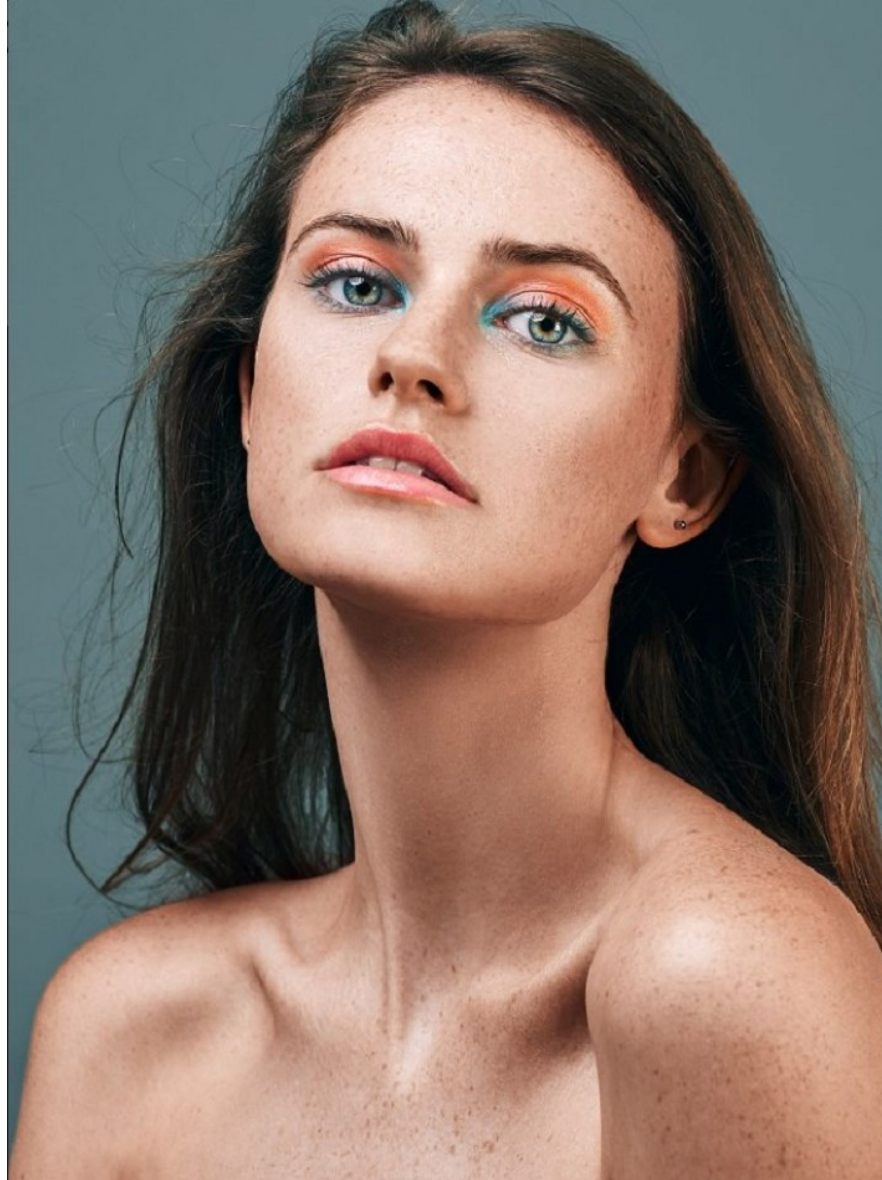

# PROFILE

MODEL MANAGEMENT LTD

HANNAH G

HEIGHT 5'7" BUST 32" C WAIST 23" HAIR BROWN EYES BLUE