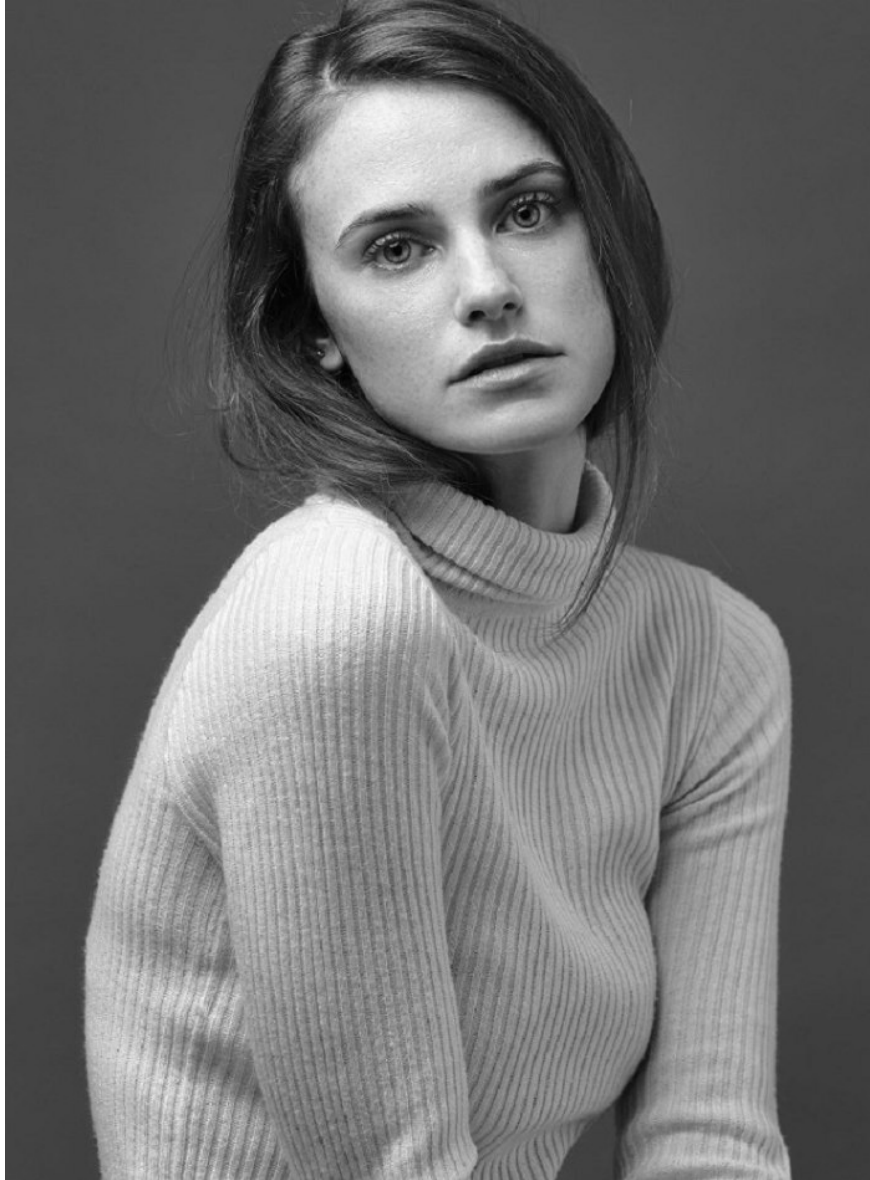

# PROFILE

MODEL MANAGEMENT LTD

HANNAH G

HEIGHT 5'7" BUST 32" C WAIST 23" HAIR BROWN EYES BLUE