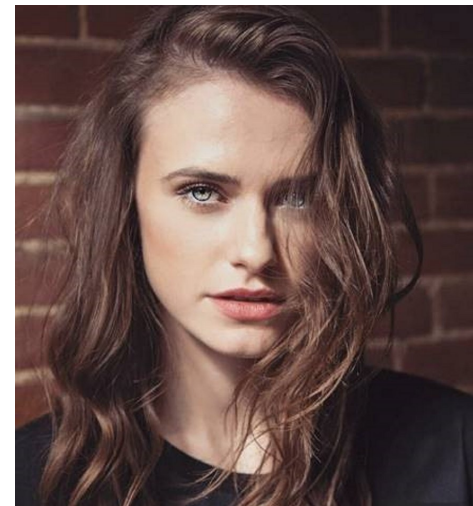

HANNAH G

HEIGHT 5'7" BUST 32" C WAIST 23" HAIR BROWN EYES BLUE

PROFILE
MODEL MANAGEMENT LTD

Profile Model Management - 21 Little Portland Street, 1st Floor - LONDON
W1W8BT Tel : +44 20 7836 5282