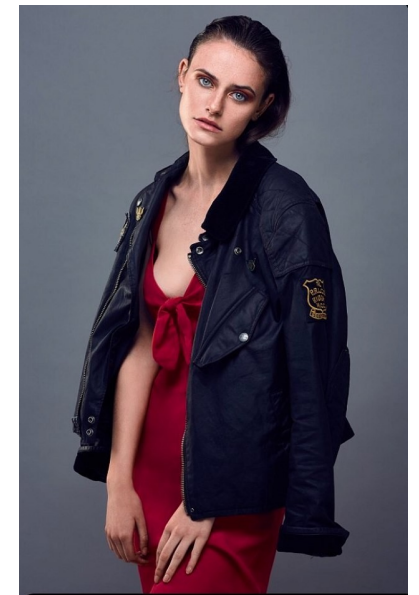

HANNAH G

HEIGHT 5'7" BUST 32" C WAIST 23" HAIR BROWN EYES BLUE

PROFILE  
MODEL MANAGEMENT LTD

Profile Model Management - 21 Little Portland Street, 1st Floor - LONDON  
W1W8BT Tel : +44 20 7836 5282