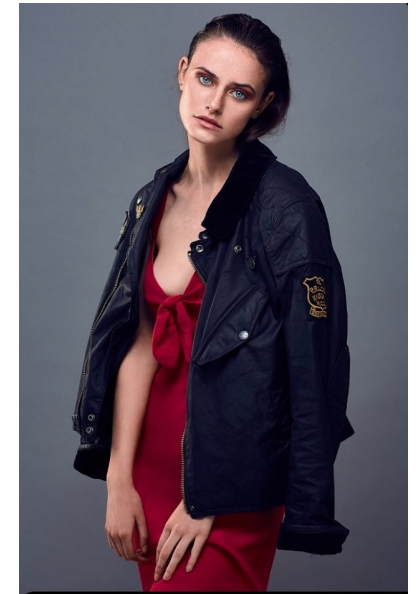

HANNAH G

HEIGHT 5'7" BUST 32" C WAIST 23" HAIR BROWN EYES BLUE

PROFILE MODELS