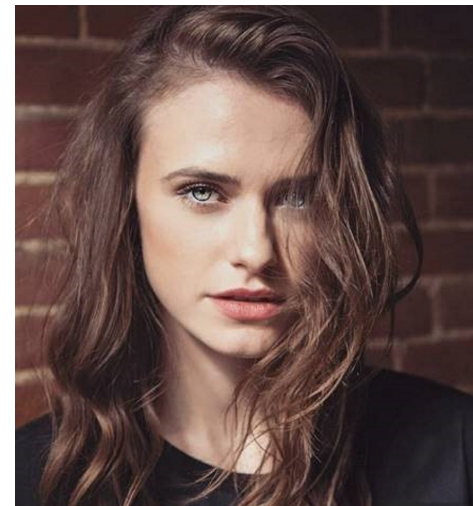

HANNAH G

HEIGHT 5'7" BUST 32" C WAIST 23" HAIR BROWN EYES BLUE

PROFILE  
MODEL MANAGEMENT LTD

Profile Model Management - 21 Little Portland Street, 1st Floor - LONDON  
W1W8BT Tel : +44 20 7836 5282