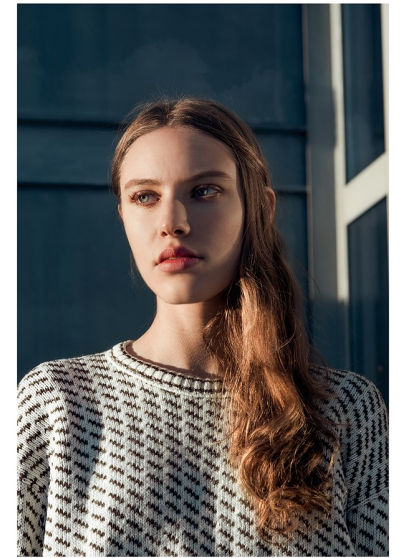

GAIA

HEIGHT 5'10.5" WAIST 23" HIPS 34.5" SHOE 6 UK HAIR BLONDE
EYES BLUE

PROFILE

MODEL MANAGEMENT LTD

Profile Model Management - 21 Little Portland Street, 1st Floor - LONDON

W1W8BT Tel : +44 20 7836 5282