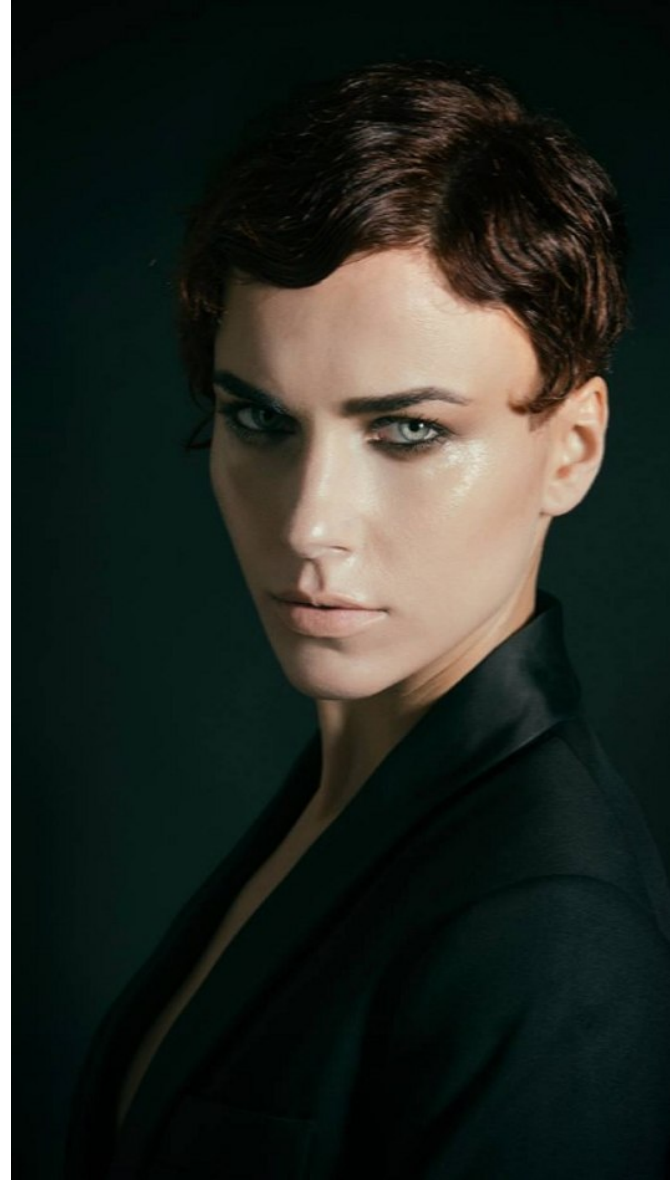

PROFILE

MODEL MANAGEMENT LTD

GIADA

HEIGHT 5'7" BUST 33" B WAIST 25" HIPS 32" SHOE 5 UK HAIR RED EYES BLUE/GREEN

PROFILE

MODEL MANAGEMENT LTD

GIADA

HEIGHT 5'7" BUST 33" B WAIST 25" HIPS 32" SHOE 5 UK HAIR RED EYES BLUE/GREEN

PROFILE

MODEL MANAGEMENT LTD

GIADA

HEIGHT 5'7" BUST 33" B WAIST 25" HIPS 32" SHOE 5 UK HAIR RED EYES BLUE/GREEN