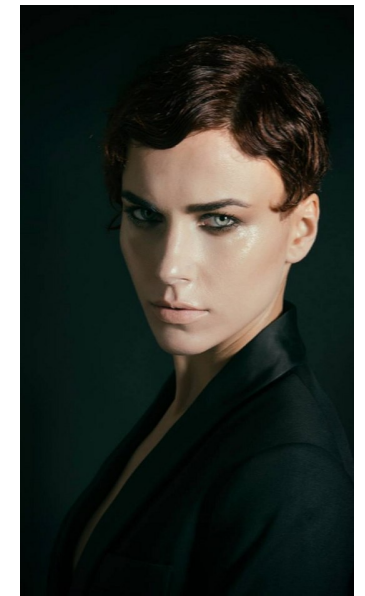

GIADA

HEIGHT 5'7" BUST 33" B WAIST 25" HIPS 32" SHOE 5 UK HAIR RED
EYES BLUE/GREEN

PROFILE

MODEL MANAGEMENT LTD

Profile Model Management - 21 Little Portland Street, 1st Floor - LONDON

W1W8BT Tel : +44 20 7836 5282