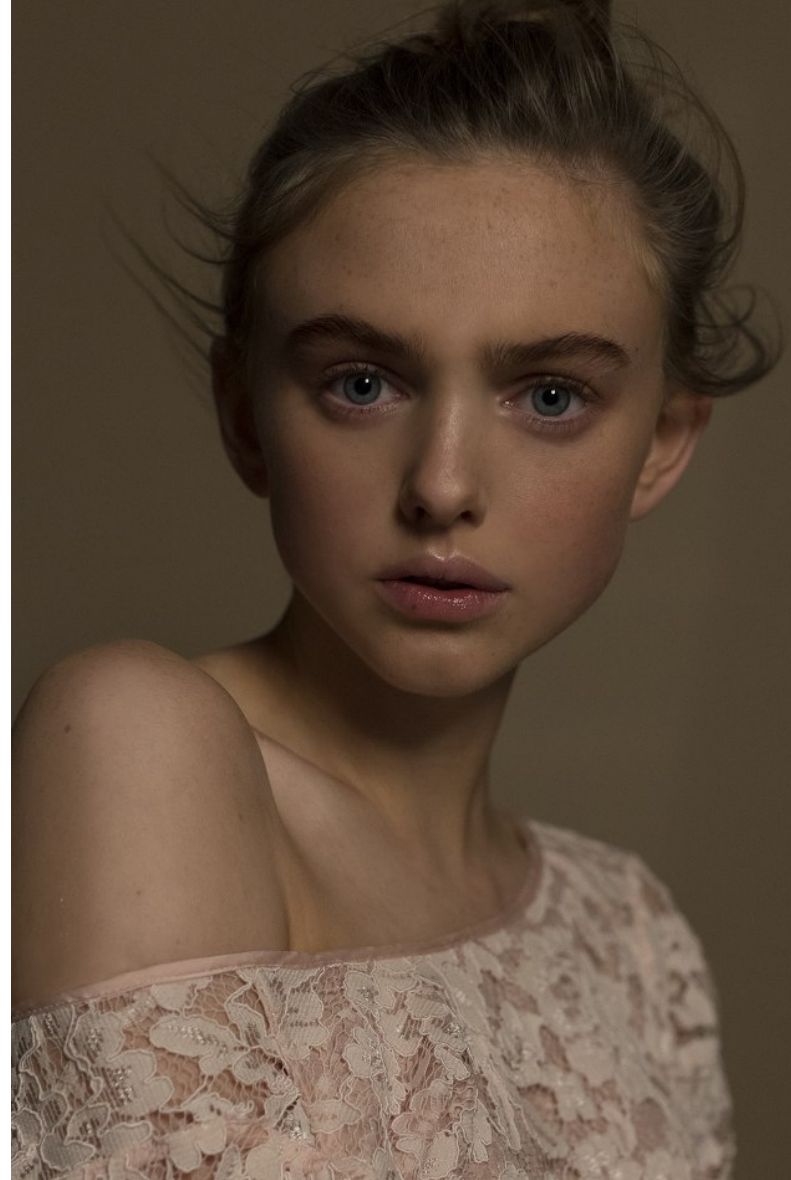

PROFILE

MODEL MANAGEMENT LTD

RUBY DE'ATH

HEIGHT 5'7" BUST 32" B WAIST 23" HIPS 35" SHOE 5 UK HAIR LIGHT BROWN EYES BLUE

PROFILE

MODEL MANAGEMENT LTD

RUBY DE'ATH

HEIGHT 5'7" BUST 32" B WAIST 23" HIPS 35" SHOE 5 UK HAIR LIGHT BROWN EYES BLUE