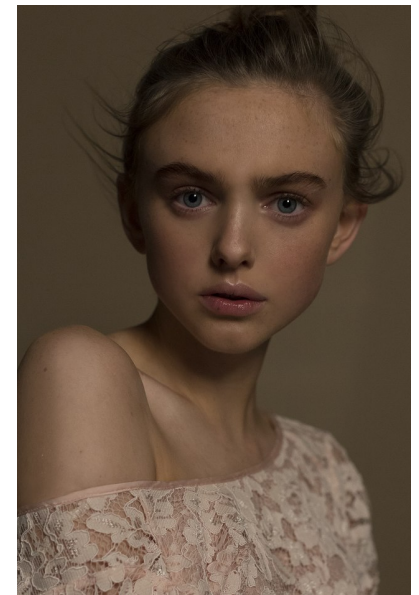

RUBY DE'ATH

HEIGHT 5'7" BUST 32" B WAIST 23" HIPS 35" SHOE 5 UK
HAIR LIGHT BROWN EYES BLUE

PROFILE

MODEL MANAGEMENT LTD

Profile Model Management - 21 Little Portland Street, 1st Floor - LONDON
W1W8BT Tel : +44 20 7836 5282