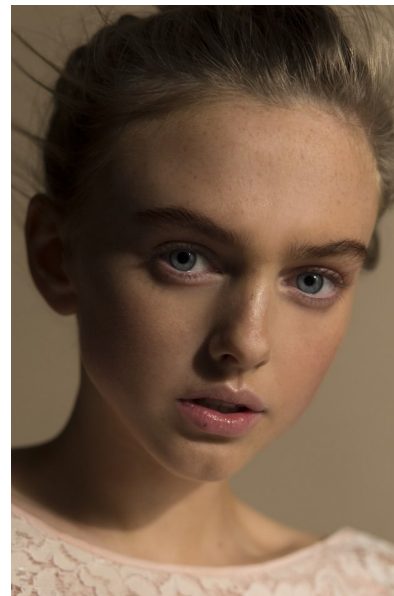

RUBY DE'ATH

HEIGHT 5'7" BUST 32" B WAIST 23" HIPS 35" SHOE 5 UK HAIR LIGHT
BROWN EYES BLUE

PROFILE

MODEL MANAGEMENT LTD

Profile Model Management - 21 Little Portland Street, 1st Floor - LONDON

W1W8BT Tel : +44 20 7836 5282