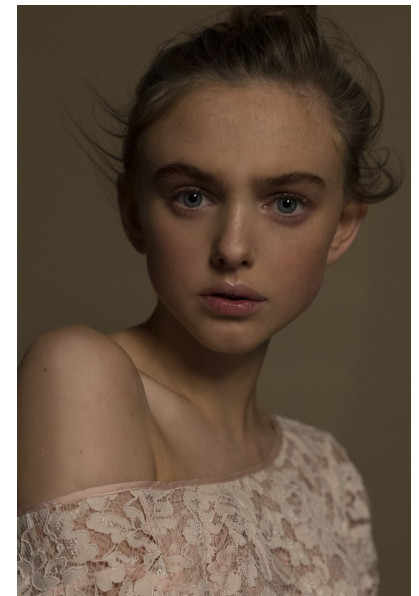

RUBY DE'ATH

HEIGHT 5'7" BUST 32" B WAIST 23" HIPS 35" SHOE 5 UK HAIR LIGHT
BROWN EYES BLUE

PROFILE

MODEL MANAGEMENT LTD

Profile Model Management - 21 Little Portland Street, 1st Floor - LONDON

W1W8BT Tel : +44 20 7836 5282