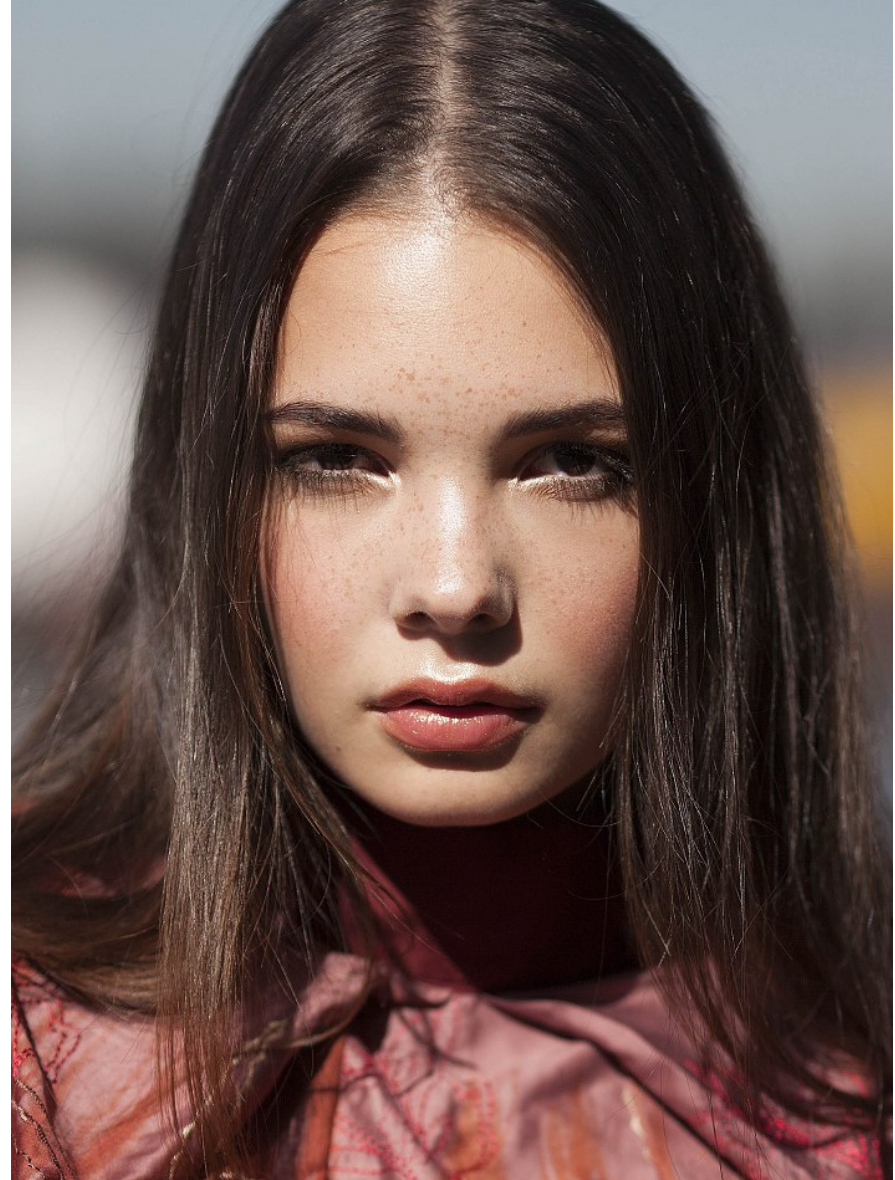

PROFILE

MODEL MANAGEMENT LTD

DIANA SEDENKOVA

HEIGHT 5'10" BUST 31.5" C WAIST 23.5" HIPS 35" SHOE 6.5 UK HAIR BROWN EYES BROWN

PROFILE

MODEL MANAGEMENT LTD

DIANA SEDENKOVA

HEIGHT 5'10" BUST 31.5" C WAIST 23.5" HIPS 35" SHOE 6.5 UK HAIR BROWN EYES BROWN