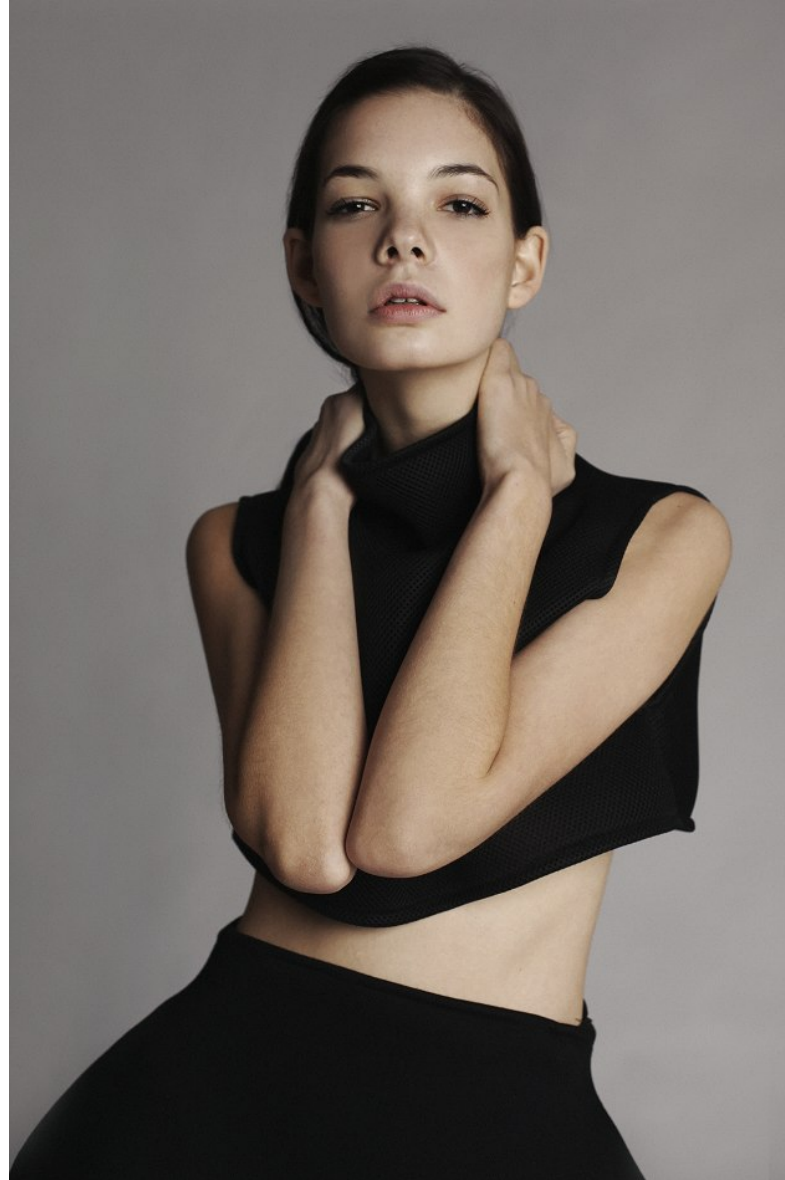

PROFILE

MODEL MANAGEMENT LTD

DIANA SEDENKOVA

HEIGHT 5'10" BUST 31.5" C WAIST 23.5" HIPS 35" SHOE 6.5 UK HAIR BROWN EYES BROWN

PROFILE

MODEL MANAGEMENT LTD

DIANA SEDENKOVA

HEIGHT 5'10" BUST 31.5" C WAIST 23.5" HIPS 35" SHOE 6.5 UK HAIR BROWN EYES BROWN