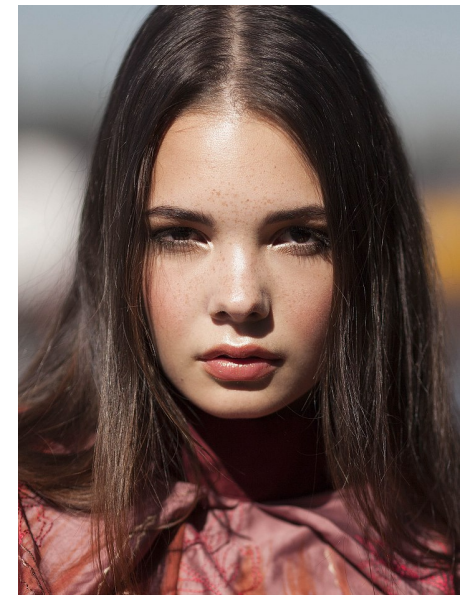

DIANA SEDENKOVA

HEIGHT 5'10" BUST 31.5" C WAIST 23.5" HIPS 35" SHOE 6.5 UK
HAIR BROWN EYES BROWN

PROFILE

MODEL MANAGEMENT LTD

Profile Model Management - 21 Little Portland Street, 1st Floor - LONDON

W1W8BT Tel : +44 20 7836 5282