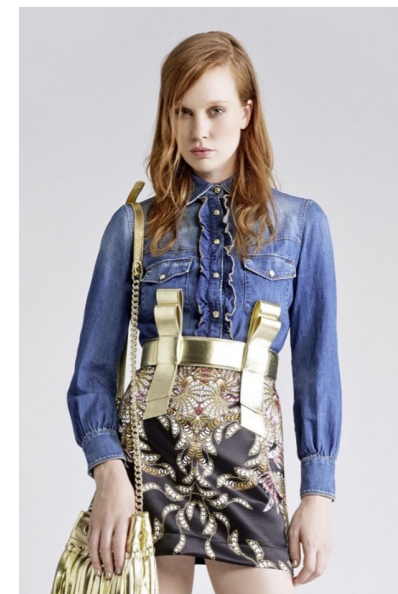

ELIZABETH

HEIGHT 5'10" BUST 34" B WAIST 25" HIPS 34.5" SHOE 6 UK
HAIR AUBURN RED EYES GREEN

PROFILE

MODEL MANAGEMENT LTD

Profile Model Management - 21 Little Portland Street, 1st Floor - LONDON
W1W8BT Tel : +44 20 7836 5282