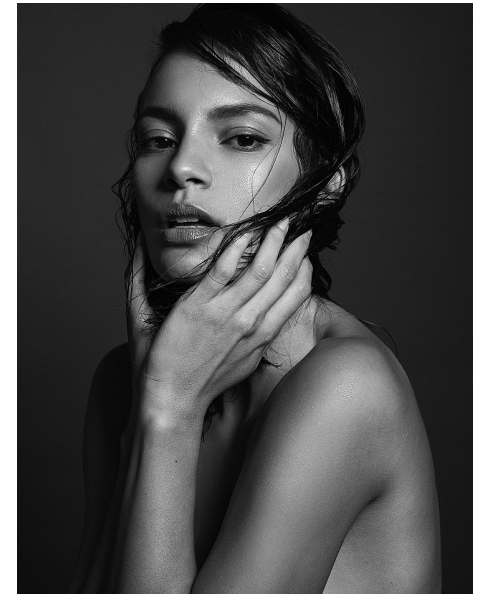

SHALANA S

HEIGHT 5'10" BUST 34.5" WAIST 23.5" HIPS 35.5" SHOE 6 UK
HAIR BLACK EYES BROWN

PROFILE

MODEL MANAGEMENT LTD

Profile Model Management - 21 Little Portland Street, 1st Floor - LONDON
W1W8BT Tel : +44 20 7836 5282