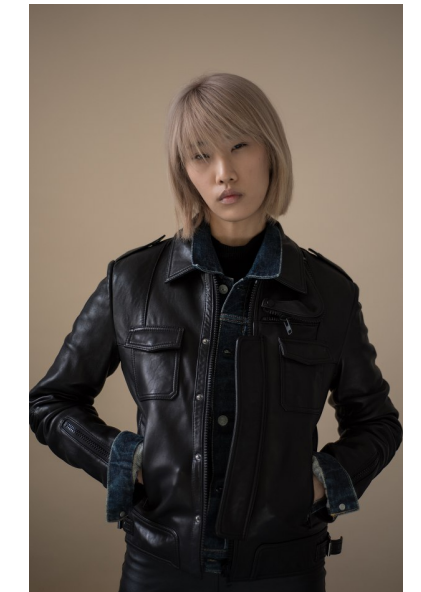

KEA .

HEIGHT 5'9.5" WAIST 24.5" HIPS 34.5" SHOE 5 UK HAIR BLONDE  
EYES BROWN

PROFILE

MODEL MANAGEMENT LTD

Profile Model Management - 21 Little Portland Street, 1st Floor - LONDON

W1W8BT Tel : +44 20 7836 5282