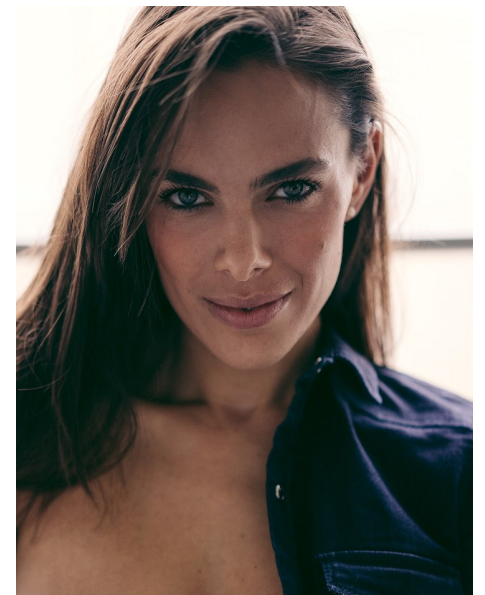

ZABEENA HACKETT

HEIGHT 5'9" BUST 32" C/D WAIST 26" HIPS 36" DRESS 10 UK SHOE 6
UK HAIR BROWN EYES GREEN

PROFILE MODELS