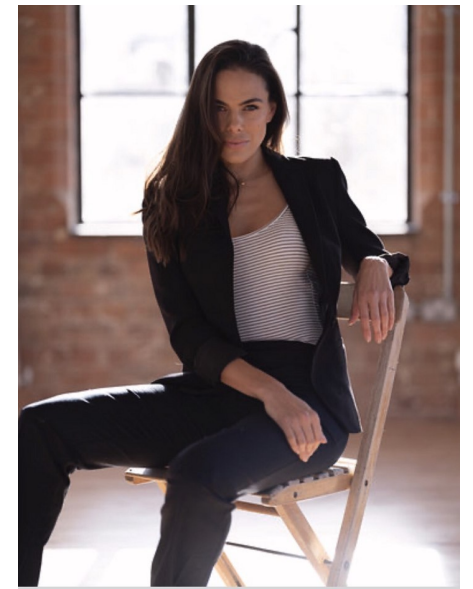

ZABEENA HACKETT

HEIGHT 5'9" BUST 32" C/D WAIST 26" HIPS 36" DRESS 10 UK SHOE 6
UK HAIR BROWN EYES GREEN

PROFILE MODELS