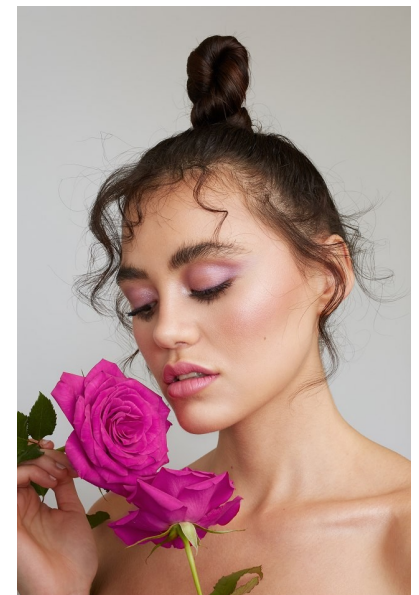

TALIA

HEIGHT 5'9" BUST 32" WAIST 23" HIPS 35" SHOE 6 UK HAIR BROWN  
EYES BROWN

PROFILE MODELS