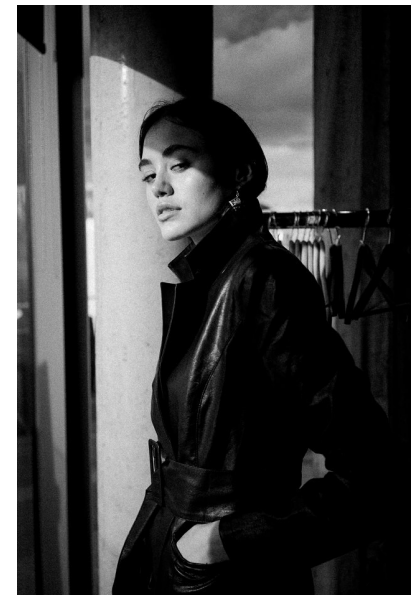

TALIA

HEIGHT 5'9" BUST 32" WAIST 23" HIPS 35" SHOE 6 UK HAIR BROWN  
EYES BROWN

PROFILE MODELS