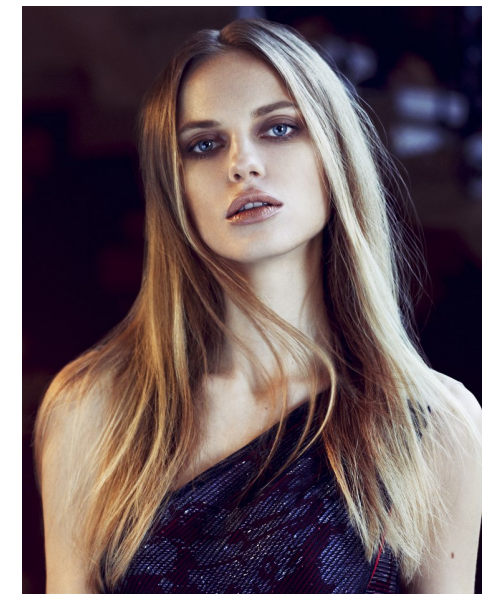

VICK

HEIGHT 5'10" BUST 32.5" B WAIST 23.5" HIPS 36" SHOE 5 UK  
 HAIR BLONDE EYES BLUE

**PROFILE**

MODEL MANAGEMENT LTD

Profile Model Management - 21 Little Portland Street, 1st Floor - LONDON  
 W1W8BT Tel : +44 20 7836 5282