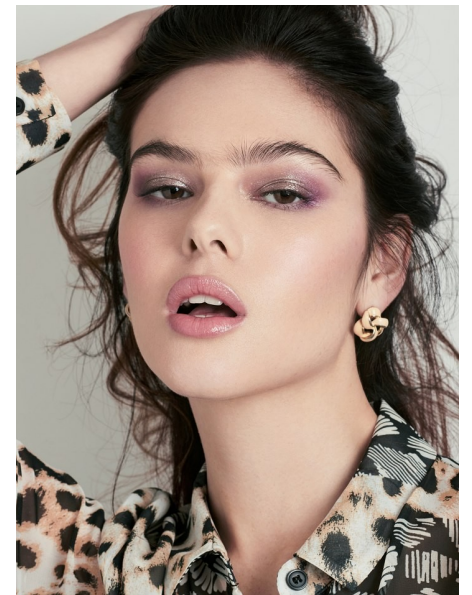

FIFI

HEIGHT 5'6" BUST 32" B WAIST 24" HIPS 35" SHOE 5 UK
HAIR BROWN EYES BROWN

PROFILE
MODEL MANAGEMENT LTD

Profile Model Management - 21 Little Portland Street, 1st Floor - LONDON W1W8BT
Tel : +44 20 7836 5282