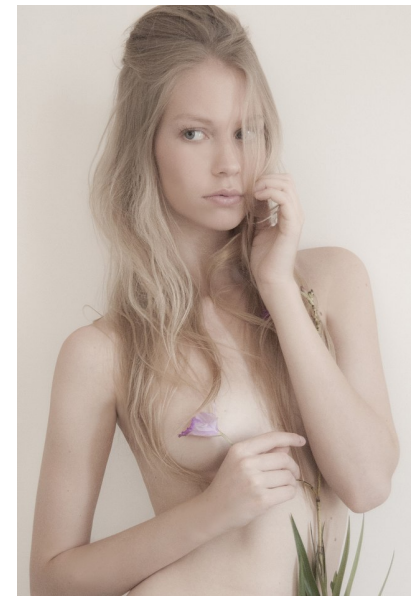

PATRICIA WERLE

HEIGHT 5'8" BUST 32" WAIST 23" HIPS 34" SHOE 4 UK  
HAIR BLONDE EYES BLUE