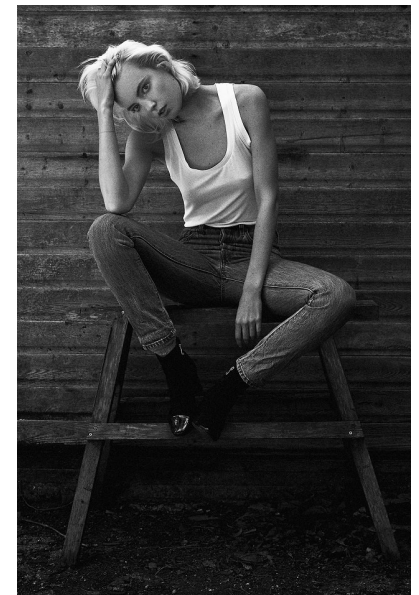

JESSICA PAIN

HEIGHT 5'11" BUST 32" C WAIST 24" HIPS 36" SHOE 6 UK
HAIR BLONDE EYES BLUE/GREEN

PROFILE

MODEL MANAGEMENT LTD

Profile Model Management - 21 Little Portland Street, 1st Floor - LONDON
W1W8BT Tel : +44 20 7836 5282