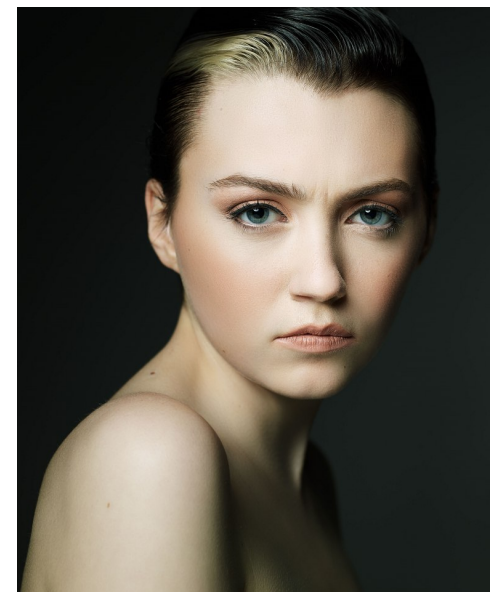

GABRIELLE

HEIGHT 5'10" BUST 32" A WAIST 25" HIPS 34" SHOE 7 UK HAIR DARK  
BROWN EYES BLUE