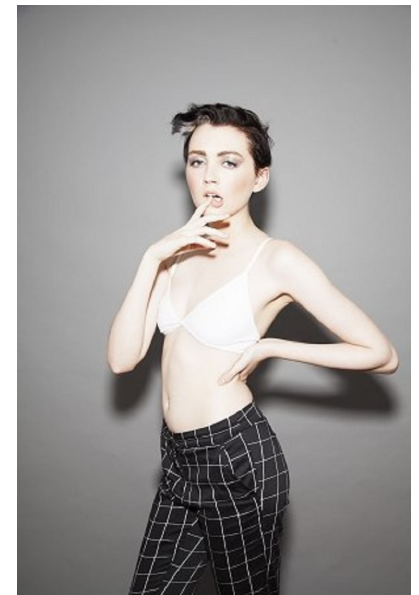

GABRIELLE

HEIGHT 5'10" BUST 32" A WAIST 25" HIPS 34" SHOE 7 UK HAIR DARK  
BROWN EYES BLUE