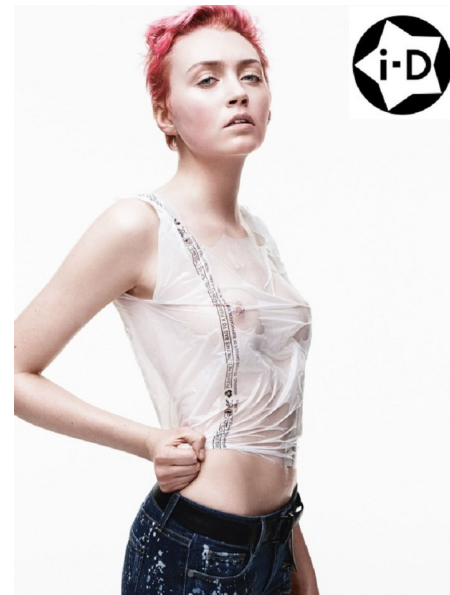

GABRIELLE

HEIGHT 5'10" BUST 32" A WAIST 25" HIPS 34" SHOE 7 UK HAIR DARK  
BROWN EYES BLUE