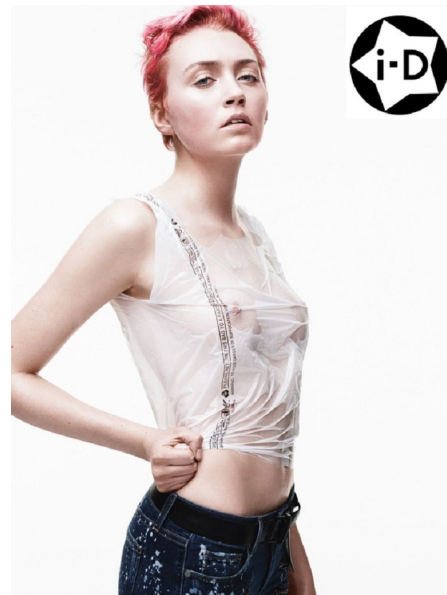

GABRIELLE

HEIGHT 5'10" BUST 32" A WAIST 25" HIPS 34" SHOE 7 UK
HAIR DARK BROWN EYES BLUE

PROFILE

MODEL MANAGEMENT LTD

Profile Model Management - 21 Little Portland Street, 1st Floor - LONDON

W1W8BT Tel : +44 20 7836 5282