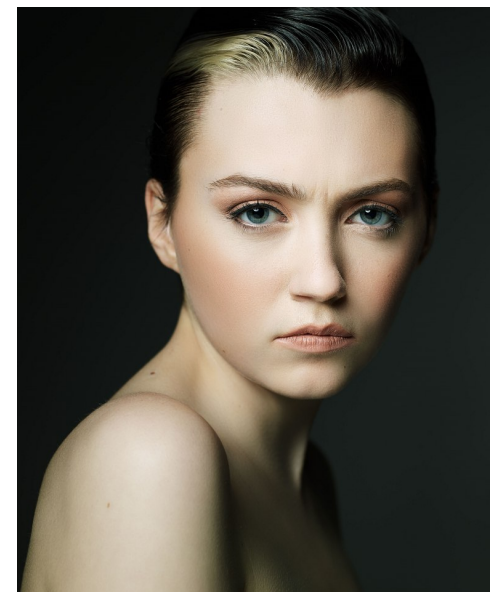

GABRIELLE

HEIGHT 5'10" BUST 32" A WAIST 25" HIPS 34" SHOE 7 UK
HAIR DARK BROWN EYES BLUE

PROFILE

MODEL MANAGEMENT LTD

Profile Model Management - 21 Little Portland Street, 1st Floor - LONDON

W1W8BT Tel : +44 20 7836 5282