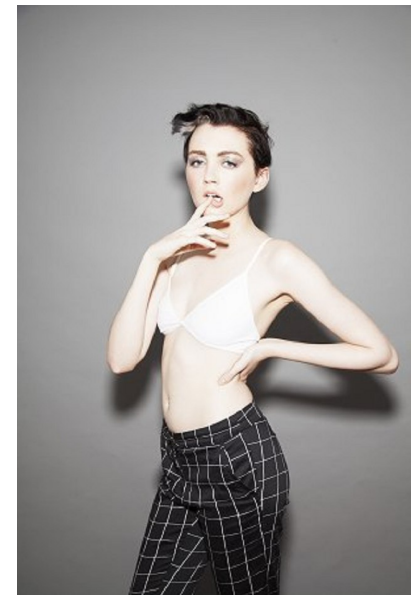

GABRIELLE

HEIGHT 5'10" BUST 32" A WAIST 25" HIPS 34" SHOE 7 UK
HAIR DARK BROWN EYES BLUE

PROFILE

MODEL MANAGEMENT LTD

Profile Model Management - 21 Little Portland Street, 1st Floor - LONDON

W1W8BT Tel : +44 20 7836 5282