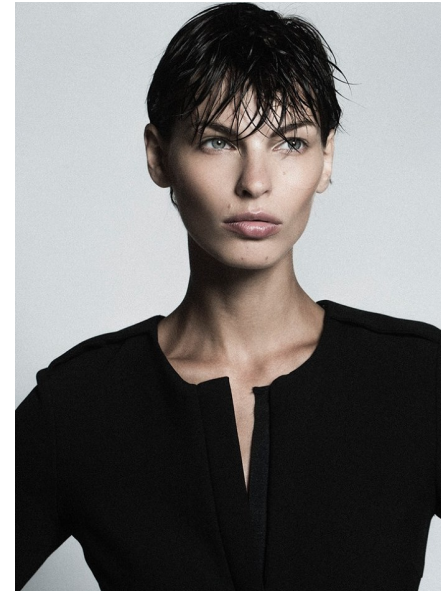

SAMANTHA M

HEIGHT 5'9.5" BUST 32.5" C WAIST 23" HIPS 35" SHOE 5 UK
HAIR BROWN EYES BLUE/GREEN

PROFILE

MODEL MANAGEMENT LTD

Profile Model Management - 21 Little Portland Street, 1st Floor - LONDON
W1W8BT Tel : +44 20 7836 5282