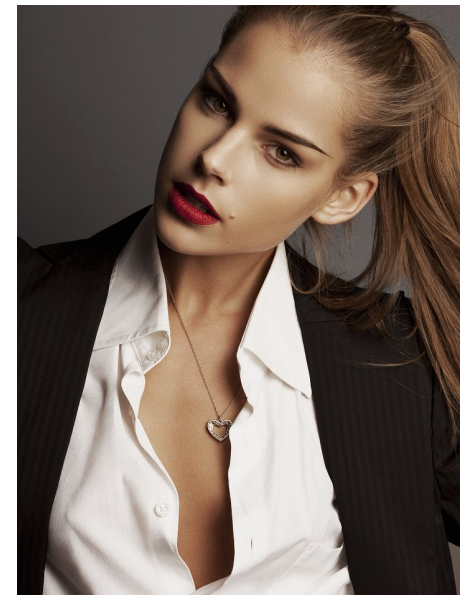

ALISA Z

HEIGHT 5'10" BUST 33" B WAIST 24" HIPS 36.5" SHOE 6 UK
HAIR BLONDE EYES GREEN

PROFILE
MODEL MANAGEMENT LTD

Profile Model Management - 21 Little Portland Street, 1st Floor - LONDON
W1W8BT Tel : +44 20 7836 5282