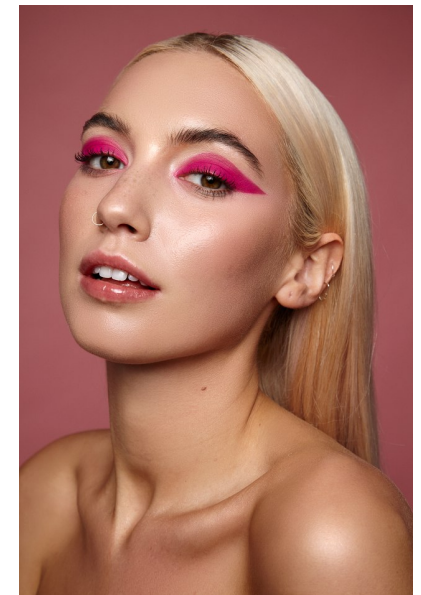

MADDIE

HEIGHT 5'8" BUST 32" C WAIST 26" HIPS 34" SHOE 6.5 UK
HAIR BLONDE EYES BROWN

PROFILE

MODEL MANAGEMENT LTD

Profile Model Management - 21 Little Portland Street, 1st Floor - LONDON
W1W8BT Tel : +44 20 7836 5282