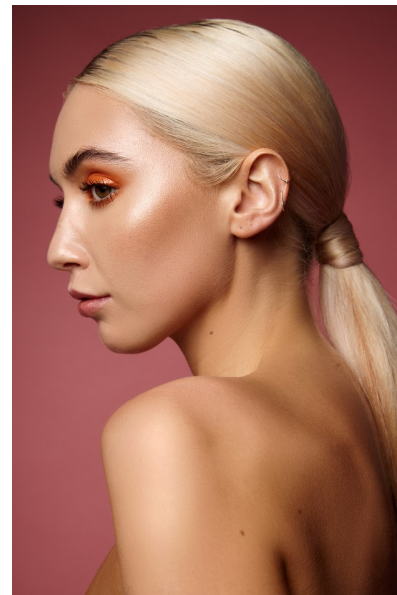

MADDIE

HEIGHT 5'8" BUST 32" C WAIST 26" HIPS 34" SHOE 6.5 UK
HAIR BLONDE EYES BROWN

PROFILE

MODEL MANAGEMENT LTD

Profile Model Management - 21 Little Portland Street, 1st Floor - LONDON
W1W8BT Tel : +44 20 7836 5282