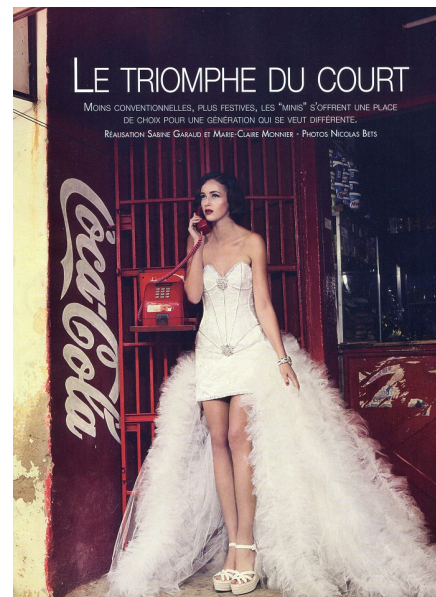

AGATHE

HEIGHT 5'9.5" BUST 33" B WAIST 24" HIPS 35.5" SHOE 6 UK  
HAIR BROWN EYES HAZEL

PROFILE  
MODEL MANAGEMENT LTD

Profile Model Management - 21 Little Portland Street, 1st Floor - LONDON  
W1W8BT Tel : +44 20 7836 5282