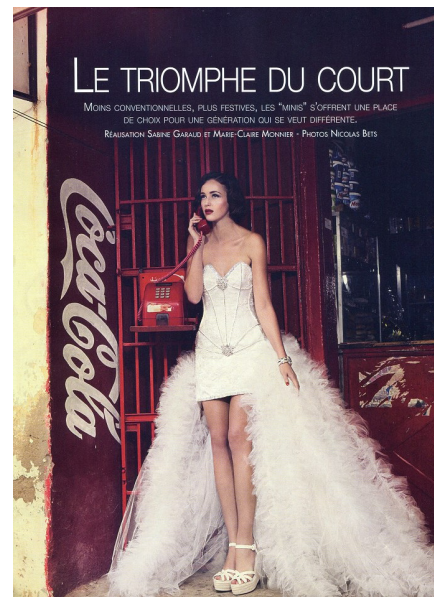

AGATHE

HEIGHT 5'9.5" BUST 33" B WAIST 24" HIPS 35.5" SHOE 6 UK
HAIR BROWN EYES HAZEL

PROFILE
MODEL MANAGEMENT LTD

Profile Model Management - 21 Little Portland Street, 1st Floor - LONDON W1W8BT
Tel : +44 20 7836 5282