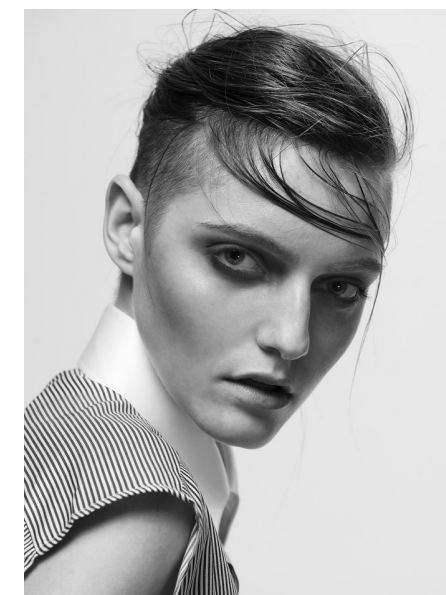

HELENA .

HEIGHT 5'9" BUST 32.5" WAIST 23.5" HIPS 35.5" SHOE 6 UK  
HAIR BROWN EYES BLUE

PROFILE  
MODEL MANAGEMENT LTD

Profile Model Management - 21 Little Portland Street, 1st Floor - LONDON  
W1W8BT Tel : +44 20 7836 5282