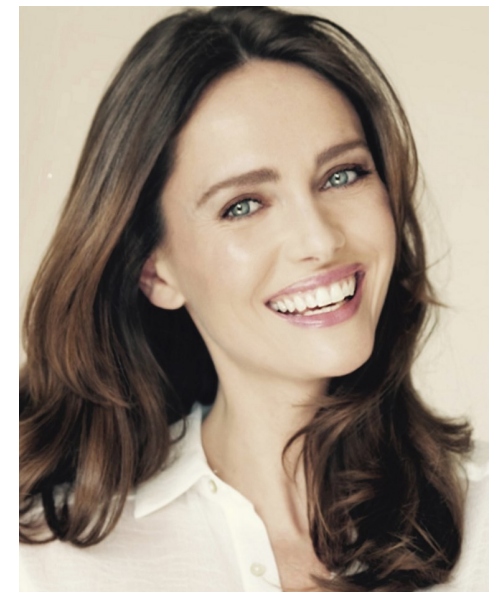

INGRID MACE

HEIGHT 5'9" BUST 34" C WAIST 23" HIPS 35.5" SHOE 6 UK
HAIR LIGHT BROWN EYES BLUE

PROFILE MODELS