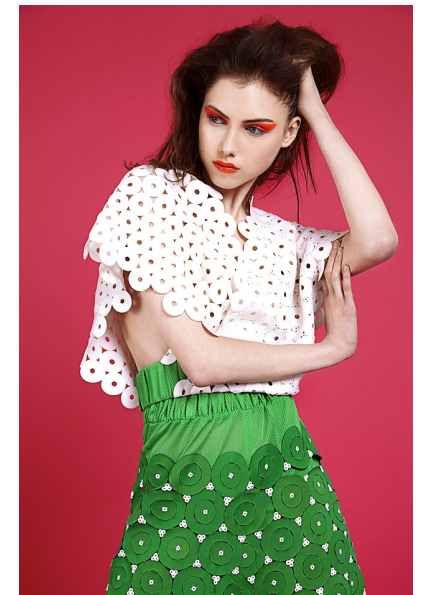

LEILA .

HEIGHT 5'11.5" BUST 32" A WAIST 24" HIPS 34" SHOE 7 UK
HAIR BROWN EYES BLUE

PROFILE

MODEL MANAGEMENT LTD

Profile Model Management - 21 Little Portland Street, 1st Floor - LONDON
W1W8BT Tel : +44 20 7836 5282