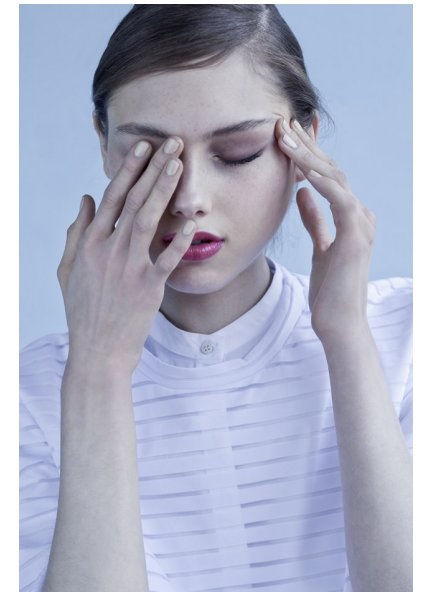

LEILA .

HEIGHT 5'11.5" BUST 32" A WAIST 24" HIPS 34" SHOE 7 UK
HAIR BROWN EYES BLUE

PROFILE

MODEL MANAGEMENT LTD

Profile Model Management - 21 Little Portland Street, 1st Floor - LONDON
W1W8BT Tel : +44 20 7836 5282