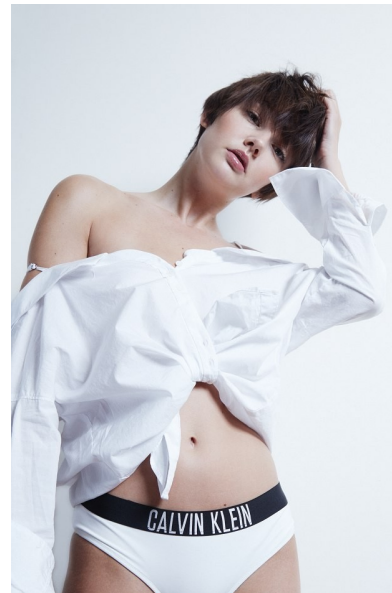

TEA JUSIC

HEIGHT 5'10.5" BUST 33.5" WAIST 25" HIPS 35" SHOE 6.5 UK  
HAIR BROWN EYES HAZEL

PROFILE MODELS