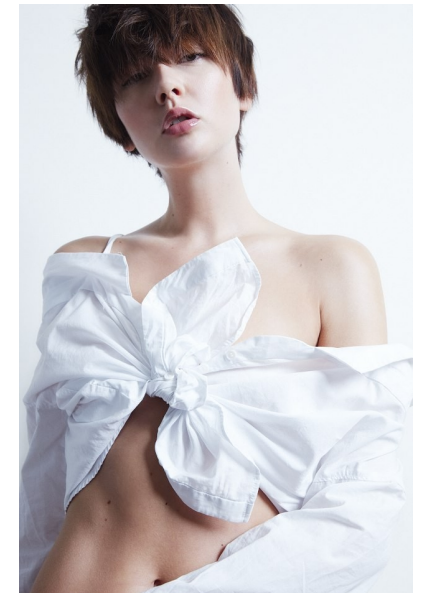

TEA JUSIC

HEIGHT 5'10.5" BUST 33.5" WAIST 25" HIPS 35" SHOE 6.5 UK  
HAIR BROWN EYES HAZEL

PROFILE MODELS