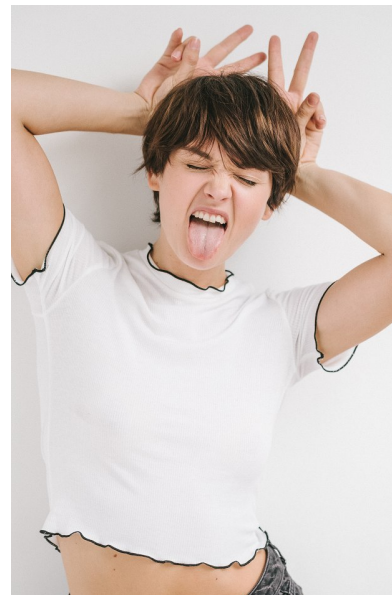

TEA JUSIC

HEIGHT 5'10.5" BUST 33.5" WAIST 25" HIPS 35" SHOE 6.5 UK  
HAIR BROWN EYES HAZEL

PROFILE MODELS