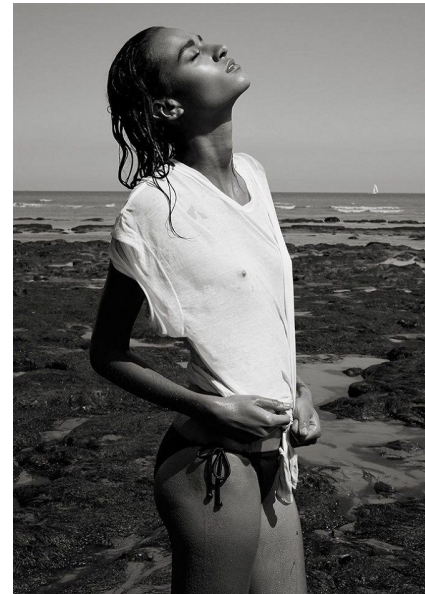

IVANE G

HEIGHT 5'10" BUST 32" C WAIST 24" HIPS 33" SHOE 4 UK  
HAIR BROWN EYES BROWN

PROFILE MODELS