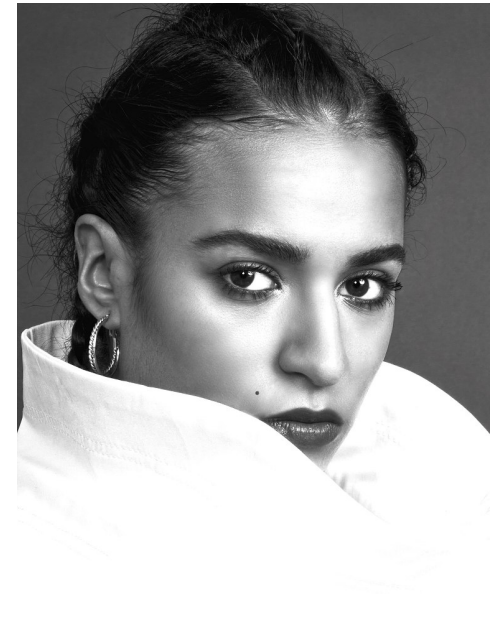

IVANE G

HEIGHT 5'10" BUST 32" C WAIST 24" HIPS 33" SHOE 4 UK  
HAIR BROWN EYES BROWN

PROFILE MODELS