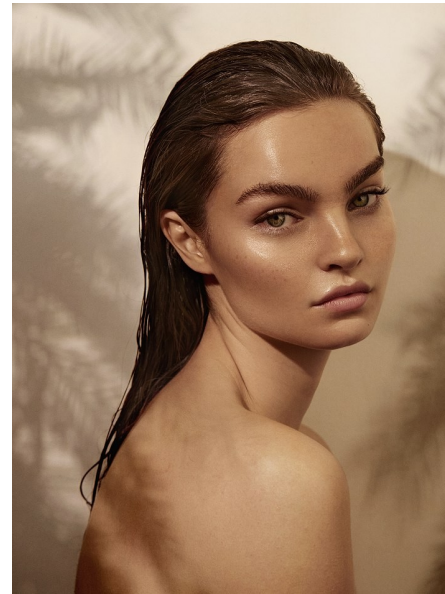

ELLEN BURTON

HEIGHT 5'6" BUST 32" B WAIST 22" HIPS 34" SHOE 4 UK
HAIR BROWN EYES GREEN

PROFILE MODELS