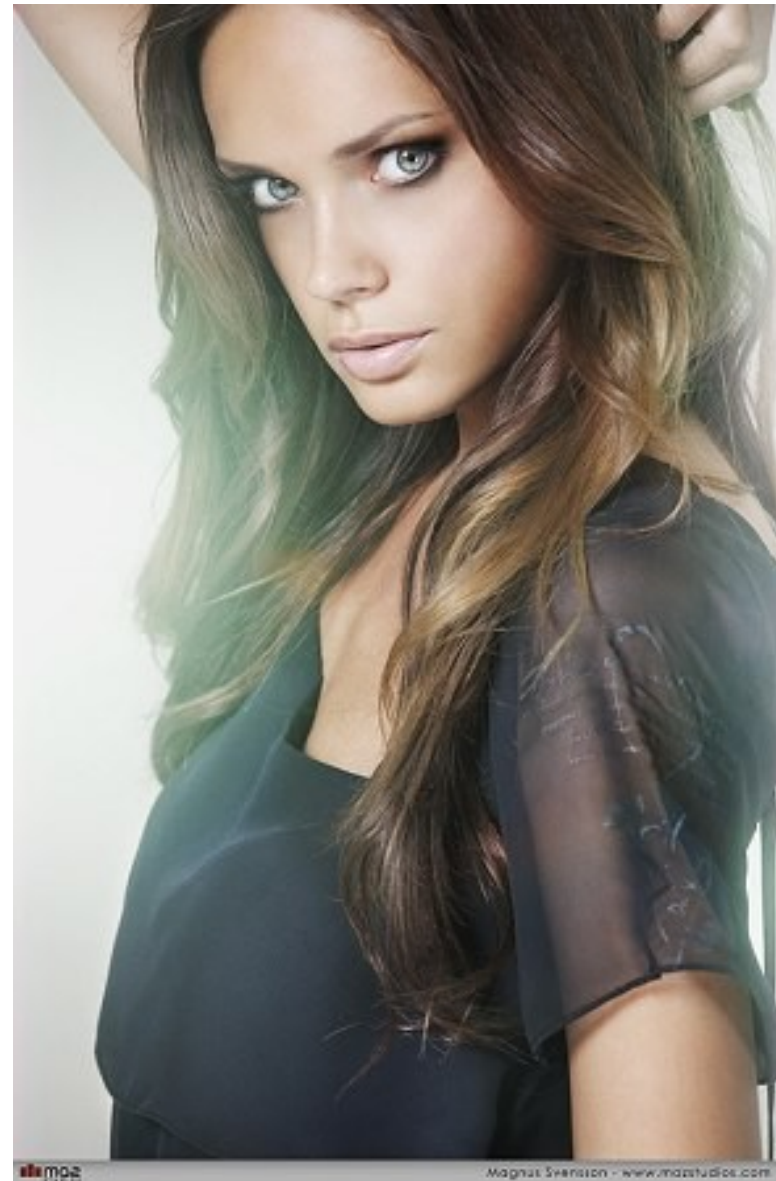

PROFILE

MODEL MANAGEMENT LTD

KRISTYNA PANOCHOVA

HEIGHT 5'9.5" BUST 35.5" WAIST 23.5" HIPS 35.5" HAIR BROWN EYES BLUE/GREEN

PROFILE

MODEL MANAGEMENT LTD

KRISTYNA PANOCHOVA

HEIGHT 5'9.5" BUST 35.5" WAIST 23.5" HIPS 35.5" HAIR BROWN EYES BLUE/GREEN