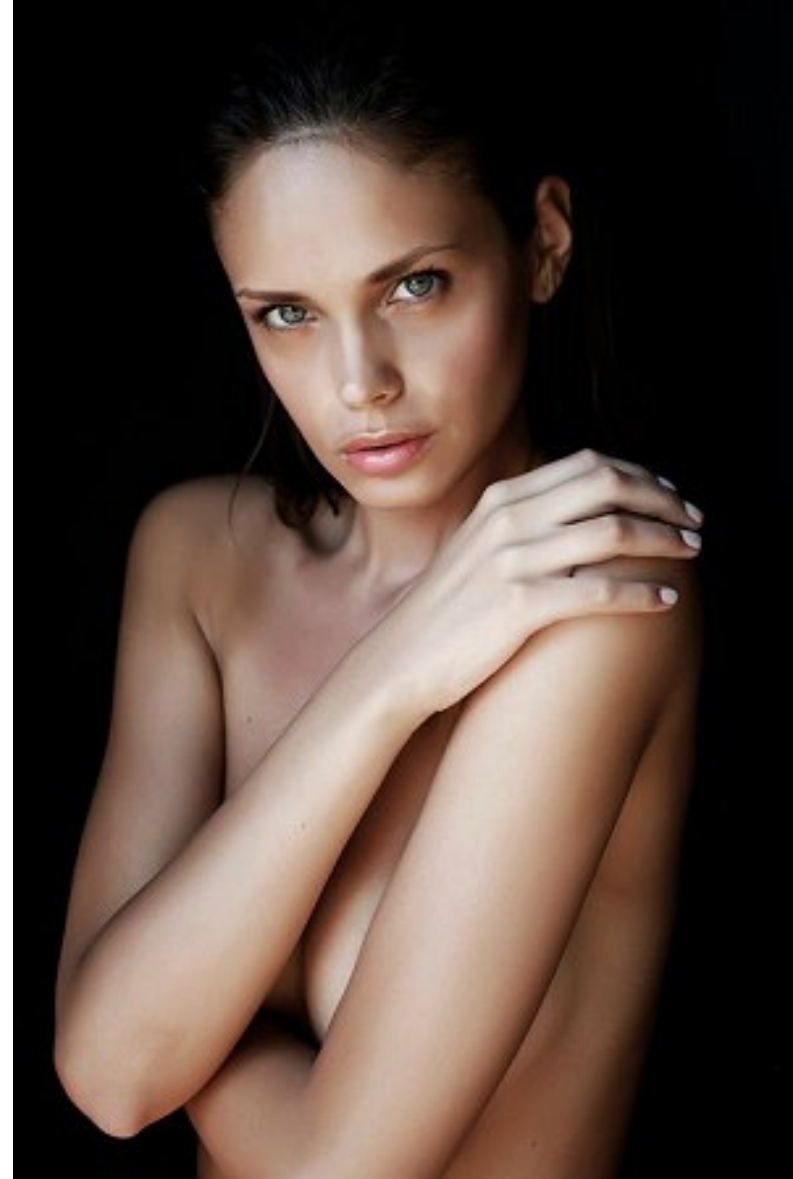

PROFILE

MODEL MANAGEMENT LTD

KRISTYNA PANOCHOVA

HEIGHT 5'9.5" BUST 35.5" WAIST 23.5" HIPS 35.5" HAIR BROWN EYES BLUE/GREEN

PROFILE

MODEL MANAGEMENT LTD

KRISTYNA PANOCHOVA

HEIGHT 5'9.5" BUST 35.5" WAIST 23.5" HIPS 35.5" HAIR BROWN EYES BLUE/GREEN