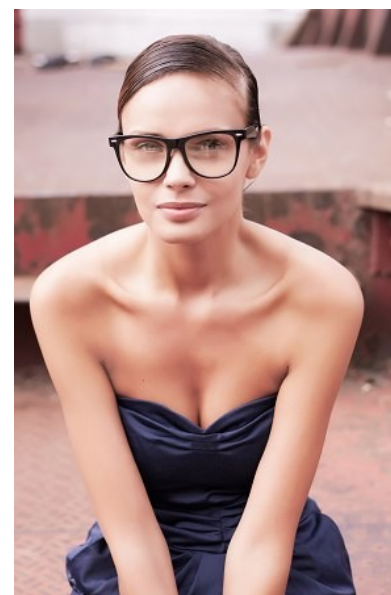

KRISTYNA PANOCHOVA

HEIGHT 5'9.5" BUST 35.5" WAIST 23.5" HIPS 35.5" HAIR BROWN  
EYES BLUE/GREEN

PROFILE  
MODEL MANAGEMENT LTD

Profile Model Management - 21 Little Portland Street, 1st Floor - LONDON  
W1W8BT Tel : +44 20 7836 5282