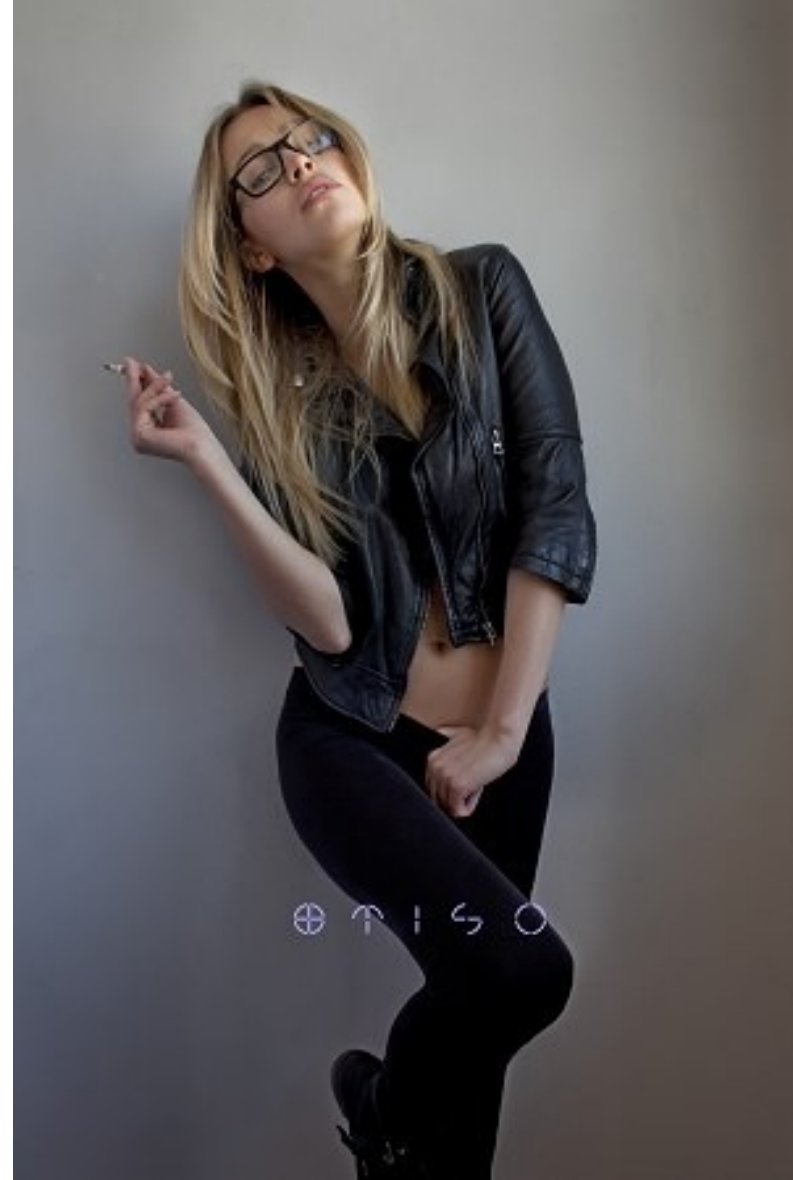

PROFILE MODELS

RENATA L

HEIGHT 5'9.5" BUST 34.5" WAIST 24.5" HIPS 35.5" SHOE 7.5 UK HAIR BLONDE EYES BLUE