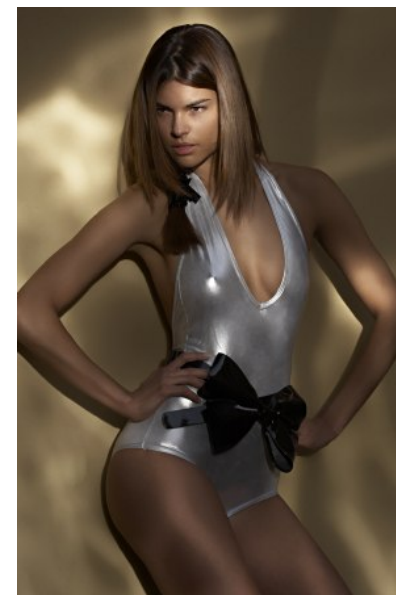

VIOLA SCHROEDER

HEIGHT 5'9" BUST 32.5" WAIST 25" HIPS 36" DRESS 10 UK SHOE 6
UK HAIR DARK BROWN EYES BROWN

PROFILE MODELS