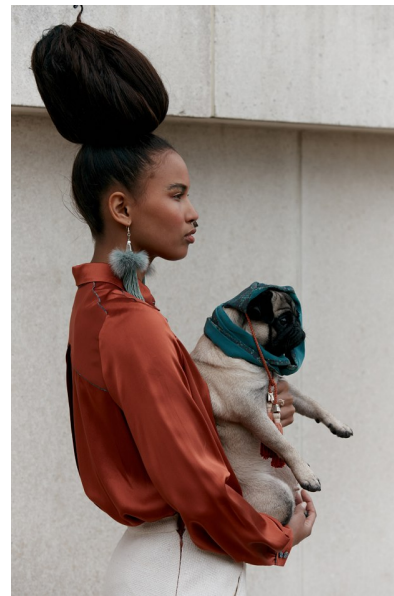

© Maruska Mason Photography

FOLA .

HEIGHT 5'9" BUST 32" C WAIST 23" HIPS 35" SHOE 7 UK HAIR DARK
BROWN EYES BROWN

PROFILE

MODEL MANAGEMENT LTD

Profile Model Management - 21 Little Portland Street, 1st Floor - LONDON