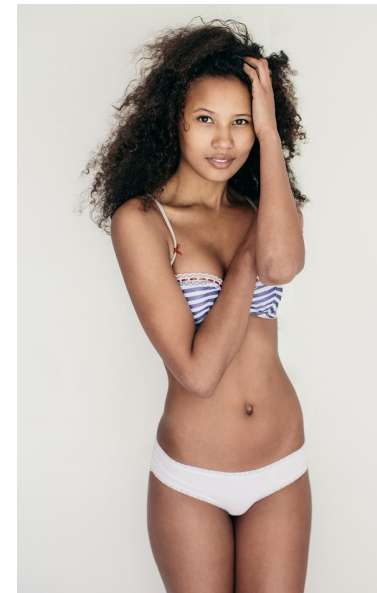

FOLA .

HEIGHT 5'9" BUST 32" C WAIST 23" HIPS 35" SHOE 7 UK HAIR DARK
BROWN EYES BROWN

Image: FOLA . represented by Profile Models

PROFILE MODELS