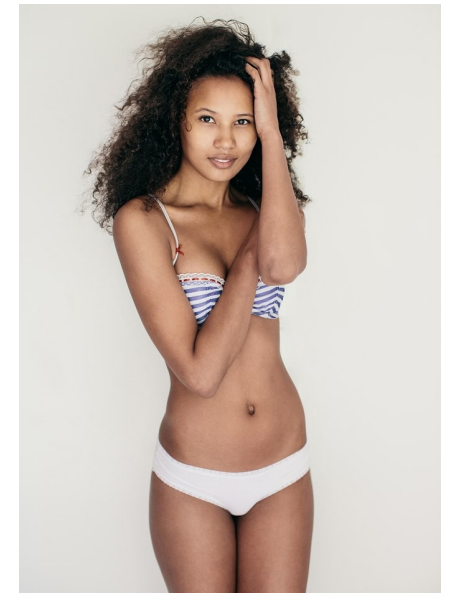

© Maruska Mason Photography

FOLA .

HEIGHT 5'9" BUST 32" C WAIST 23" HIPS 35" SHOE 7 UK HAIR DARK
BROWN EYES BROWN

PROFILE

MODEL MANAGEMENT LTD

Profile Model Management - 21 Little Portland Street, 1st Floor - LONDON