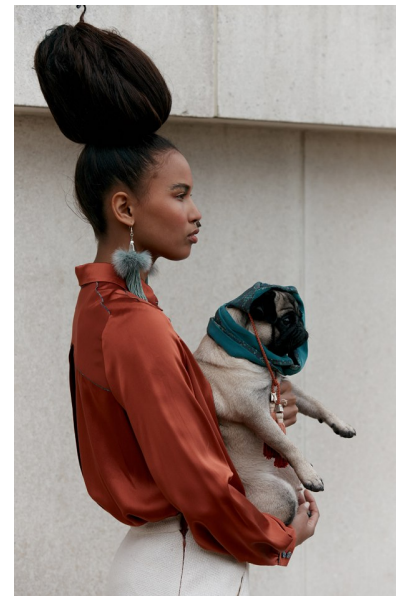

FOLA .

HEIGHT 5'9" BUST 32" C WAIST 23" HIPS 35" SHOE 7 UK HAIR DARK
BROWN EYES BROWN

Image: FOLA . represented by Profile Models

PROFILE MODELS