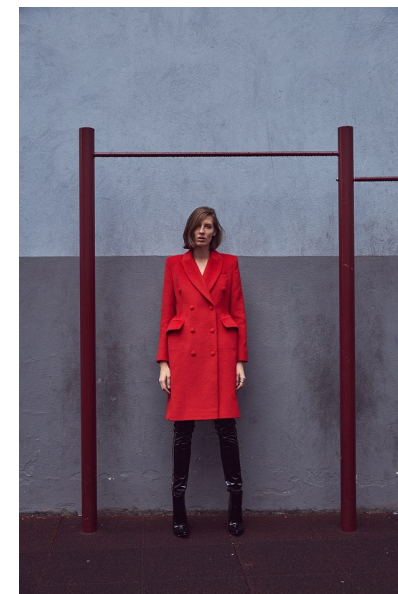

BEATE STIVRINA

HEIGHT 5'11" BUST 34" WAIST 23.5" HIPS 35" SHOE 6.5 UK
HAIR BROWN EYES BLUE

PROFILE

MODEL MANAGEMENT LTD

Profile Model Management - 21 Little Portland Street, 1st Floor - LONDON
W1W8BT Tel : +44 20 7836 5282