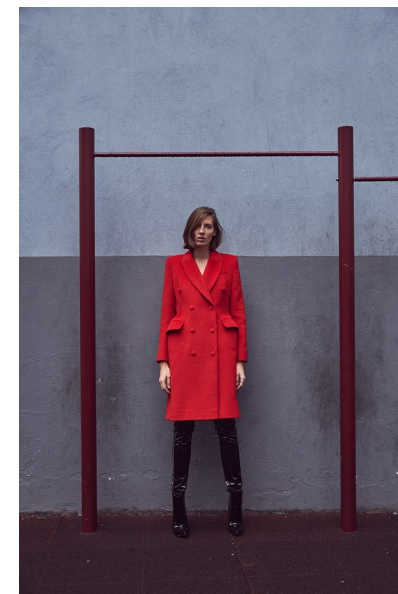

BEATE STIVRINA

HEIGHT 5'11" BUST 34" WAIST 23.5" HIPS 35" SHOE 6.5 UK
HAIR BROWN EYES BLUE

PROFILE MODELS