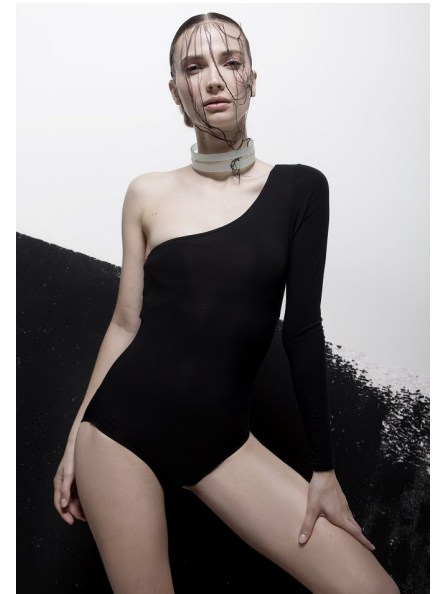

MICHAELA JANOSOVA

HEIGHT 5'9" BUST 34" B WAIST 23" HIPS 35.5" SHOE 6.5 UK
HAIR LIGHT BROWN EYES BLUE

PROFILE

MODEL MANAGEMENT LTD

Profile Model Management - 21 Little Portland Street, 1st Floor - LONDON
W1W8BT Tel : +44 20 7836 5282