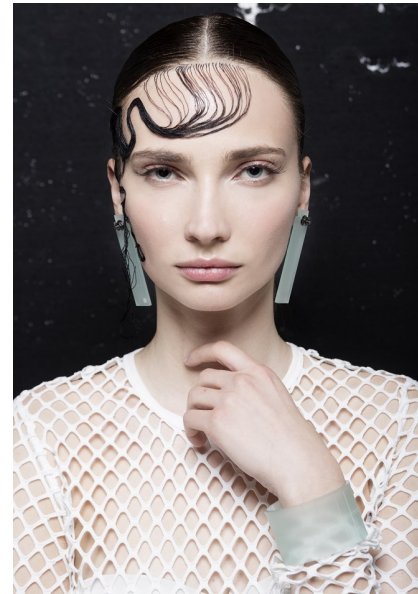

MICHAELA JANOSOVA

HEIGHT 5'9" BUST 34" B WAIST 23" HIPS 35.5" SHOE 6.5 UK
HAIR LIGHT BROWN EYES BLUE

PROFILE

MODEL MANAGEMENT LTD

Profile Model Management - 21 Little Portland Street, 1st Floor - LONDON
W1W8BT Tel : +44 20 7836 5282