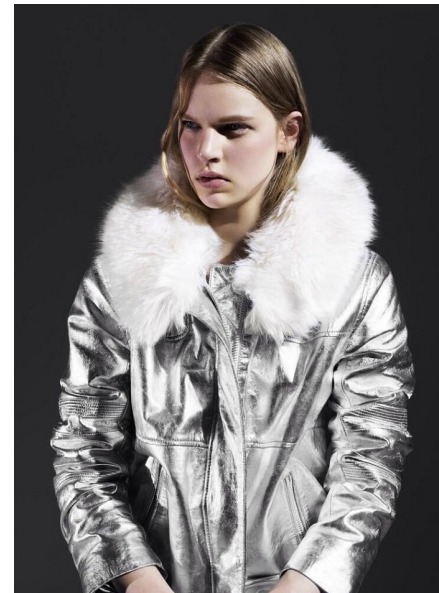

MARIEKE .

HEIGHT 5'11.5" BUST 32.5" C WAIST 24.5" HIPS 36" SHOE 6 UK
HAIR BLONDE EYES BLUE

PROFILE

MODEL MANAGEMENT LTD

Profile Model Management - 21 Little Portland Street, 1st Floor - LONDON
W1W8BT Tel : +44 20 7836 5282