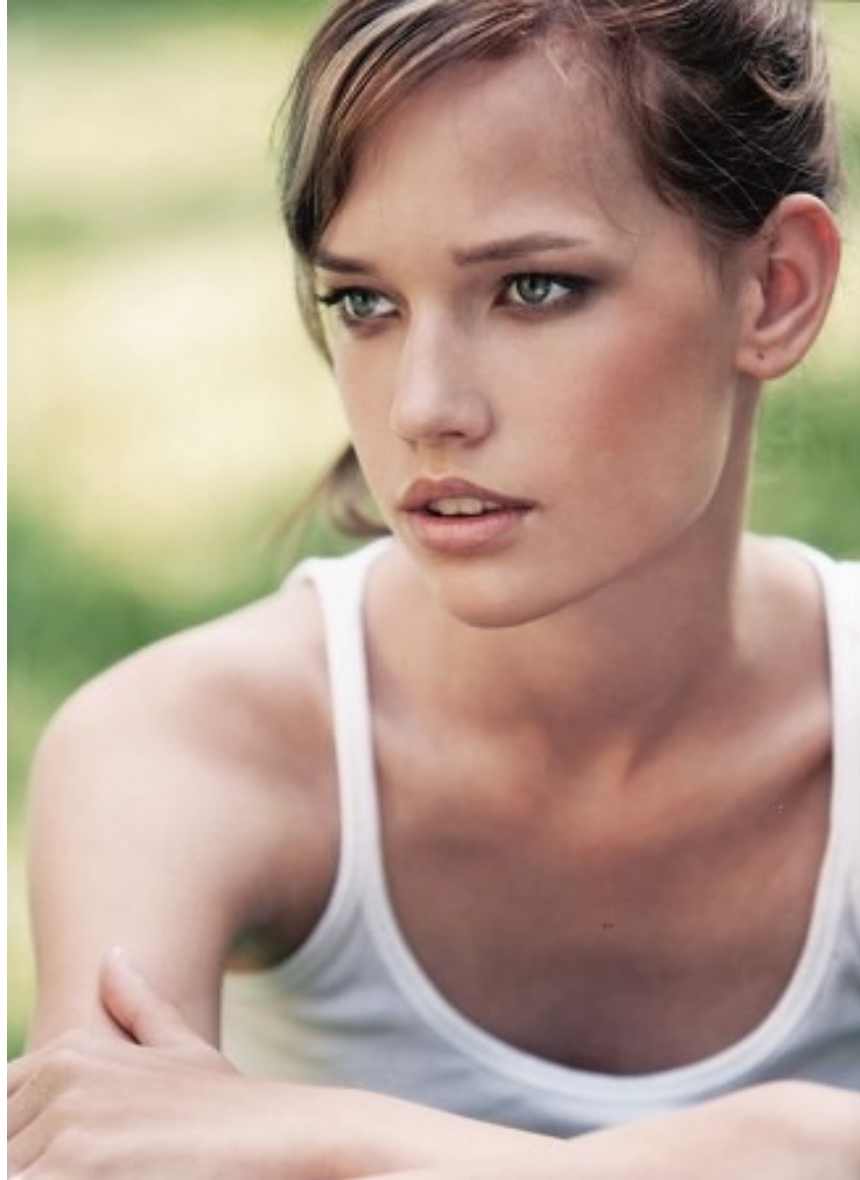

PROFILE

MODEL MANAGEMENT LTD

KRISTYNA PUMPRLOVÁ

HEIGHT 5'9" BUST 34.5" C WAIST 23.5" HIPS 35.5" SHOE 6 UK HAIR BLONDE EYES BLUE