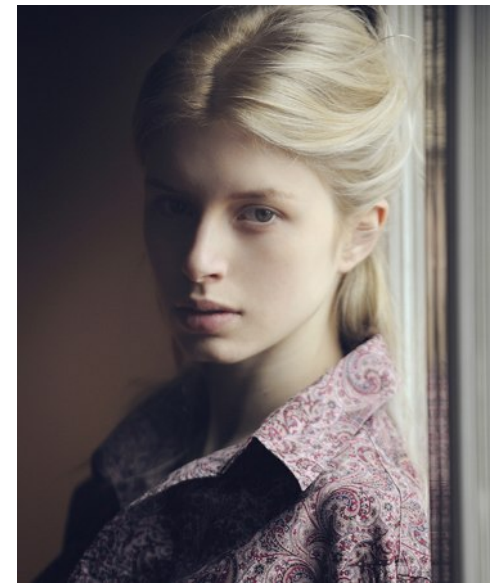

## ALMA CERIC

HEIGHT 5'9.5" BUST 32.5" WAIST 24.5" HIPS 35.5" SHOE 6 UK  
HAIR BLONDE EYES GREEN