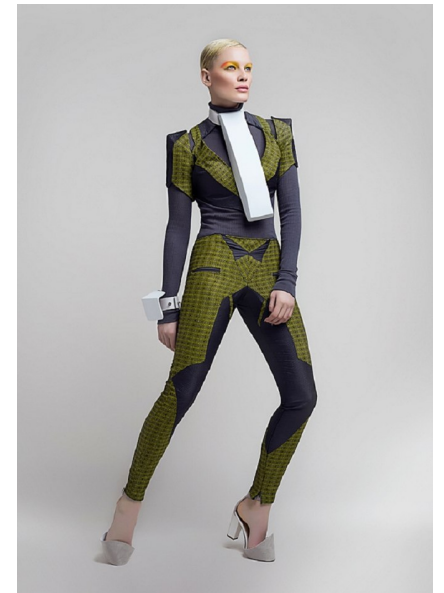

TATJANA SARIC

HEIGHT 5'9" BUST 32.5" B WAIST 24.5" HIPS 35.5" SHOE 6.5 UK
HAIR BLONDE EYES BLUE

PROFILE MODELS