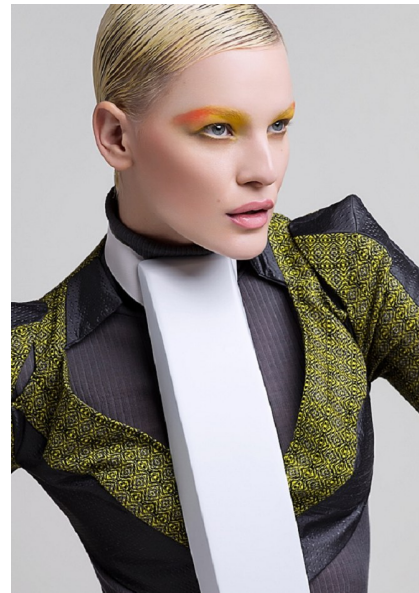

TATJANA SARIC

HEIGHT 5'9" BUST 32.5" B WAIST 24.5" HIPS 35.5" SHOE 6.5 UK
HAIR BLONDE EYES BLUE

PROFILE MODELS