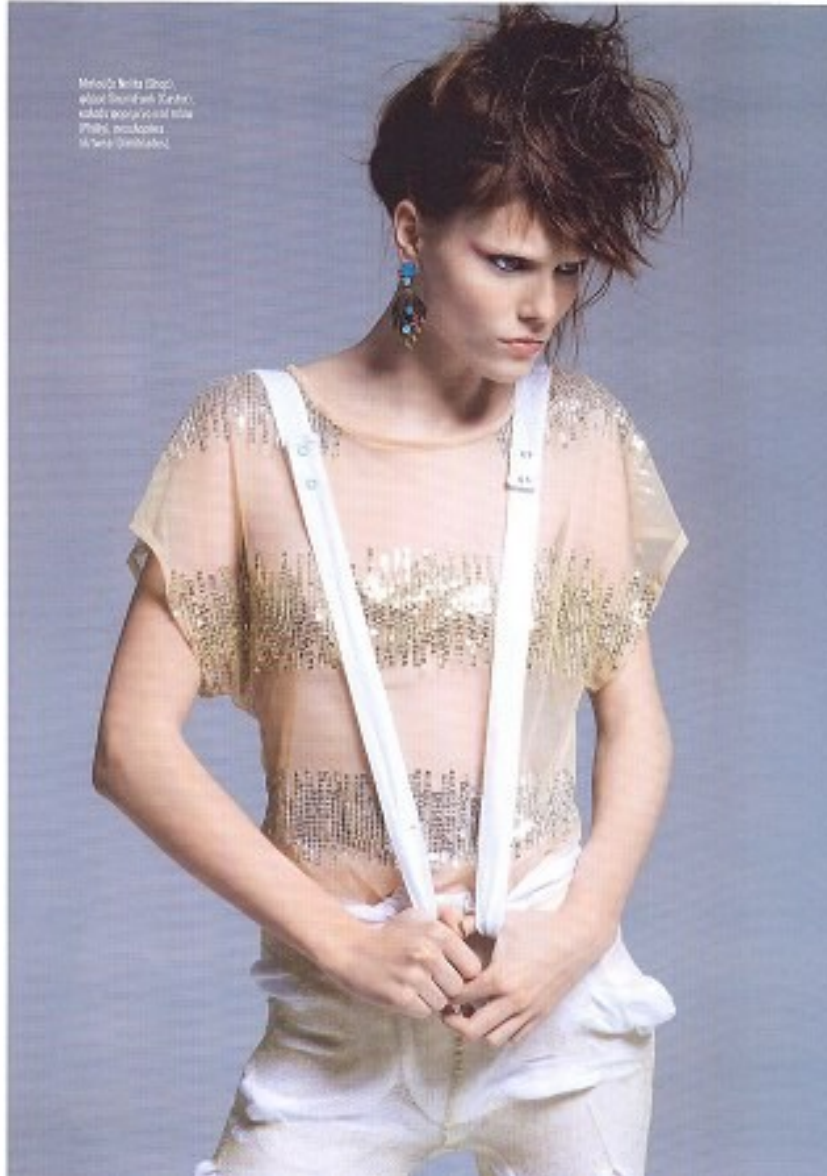

PROFILE

MODEL MANAGEMENT LTD

HEIGHT 5'11" BUST 34" WAIST 23.5" HIPS 36" SHOE 6 UK HAIR BROWN EYES GREEN